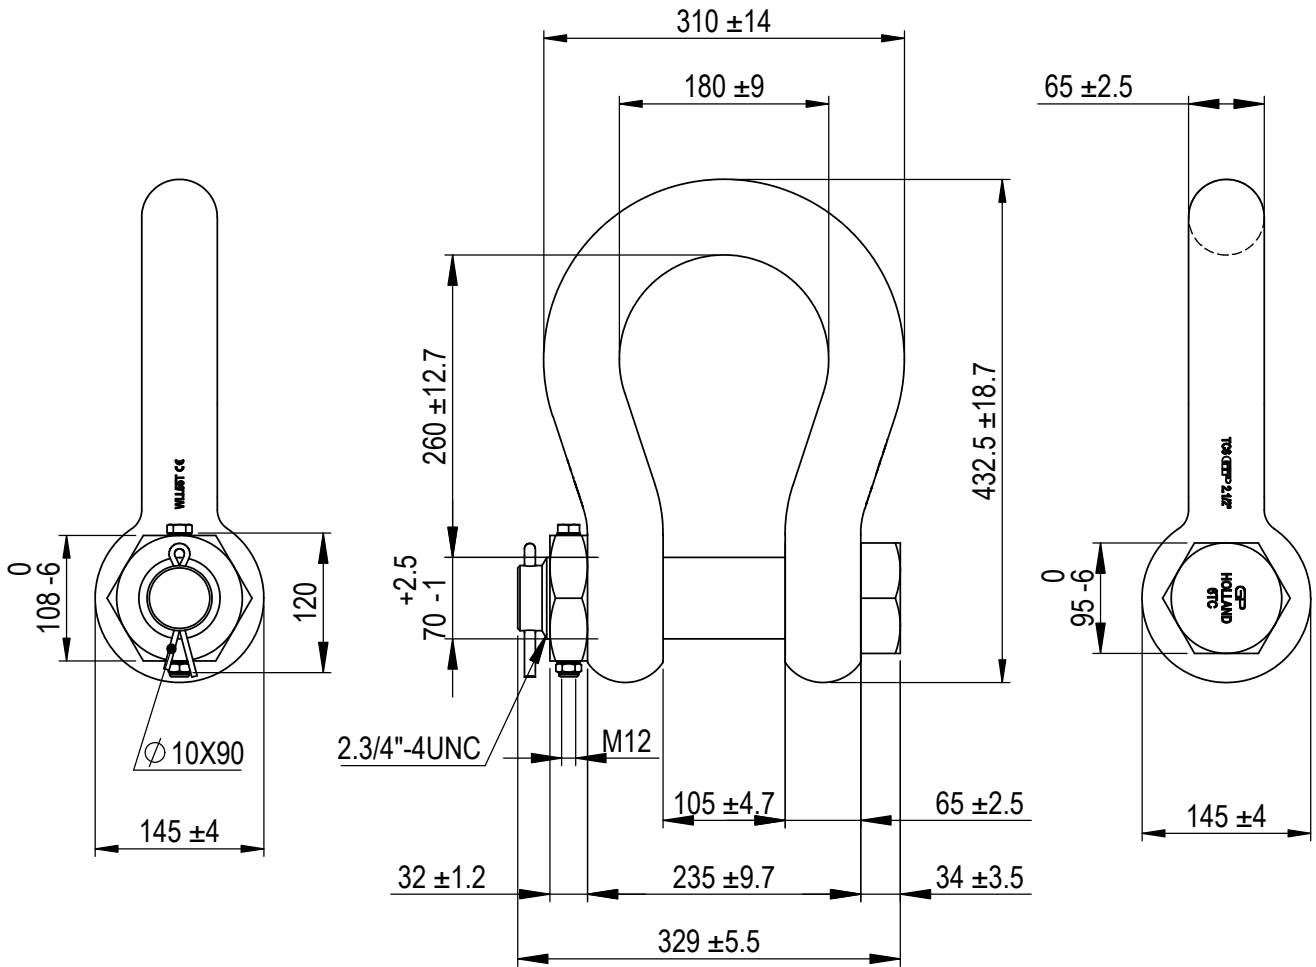

Green Pin® Bow Shackle FN
 Group : G-4143
 Part : GPGHMB65FN
 WLL : 55t

We reserve the right to make amendments on specifications in this drawing without prior notification.

Rev.	Description	Date	Drawn
0	First Issue	2022-1-1	DL

P.O. Box 57, 3360 AB Sliedrecht (The Netherlands)
 Industrieweg 6, 3361 HJ Sliedrecht
 Tel. +31(0)184-413300 www.greenpin.com

Format	A4		
Scale	1:6.5		
Drawing number			
5167			
Rev.		O	

Title **Green Pin® Bow Shackle FN**
 Standard bow shackle with safety bolt and fixed nut