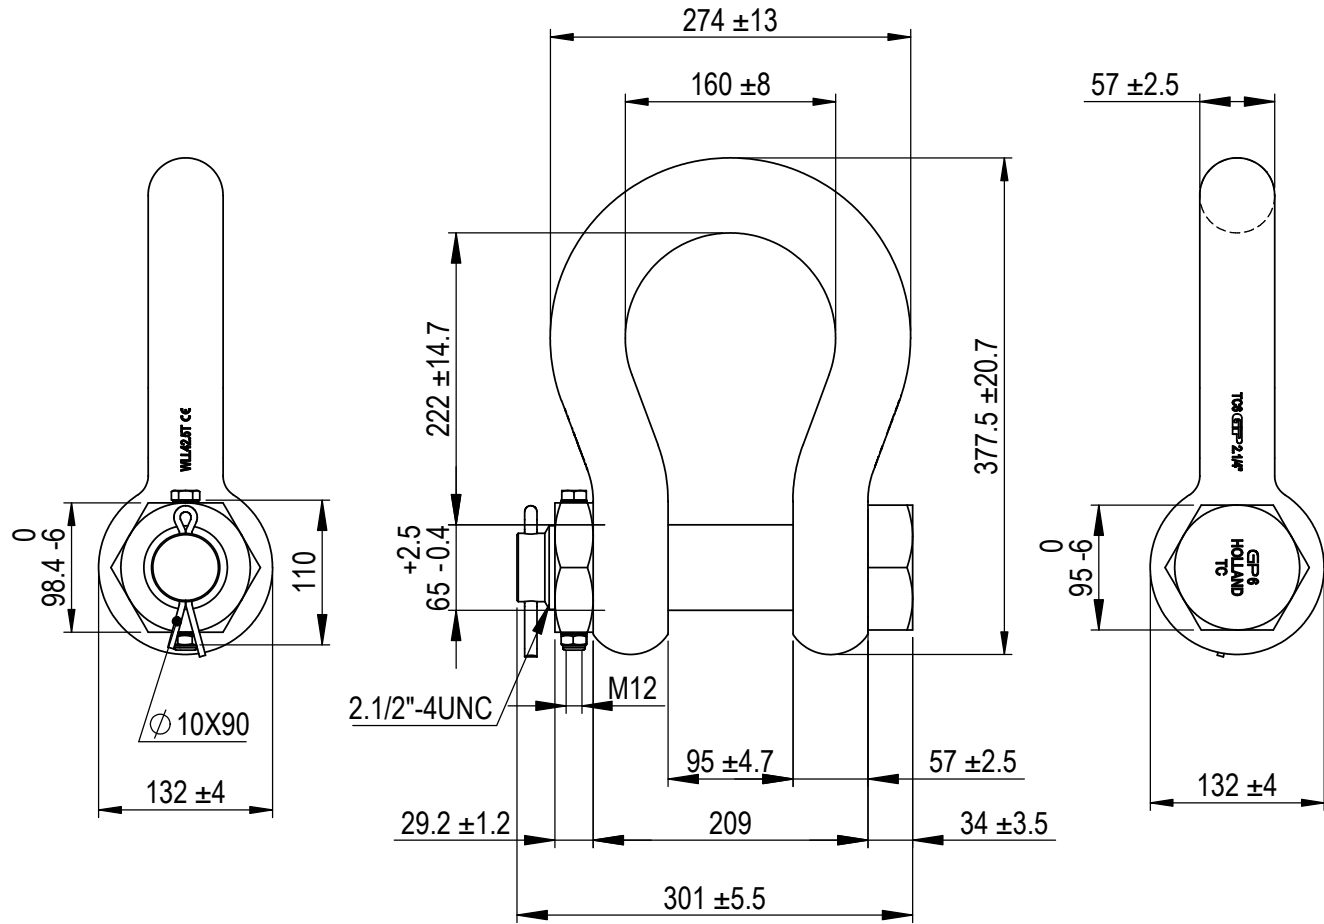

Green Pin® Bow Shackle FN
 Group : G-4143
 Part : GPGHMB57FN
 WLL : 42.5t

We reserve the right to make amendments on specifications in this drawing without prior notification.

Rev.	Description	Date	Drawn
0	First Issue	2022-1-1	DL

P.O. Box 57, 3360 AB Sliedrecht (The Netherlands)
 Industrieweg 6, 3361 HJ Sliedrecht
 Tel. +31(0)184-413300 www.greenpin.com

Format	A4	
Scale	1:5.75	
Drawing number	5166	Rev.
		O

Title **Green Pin® Bow Shackle FN**
 Standard bow shackle with safety bolt and fixed nut