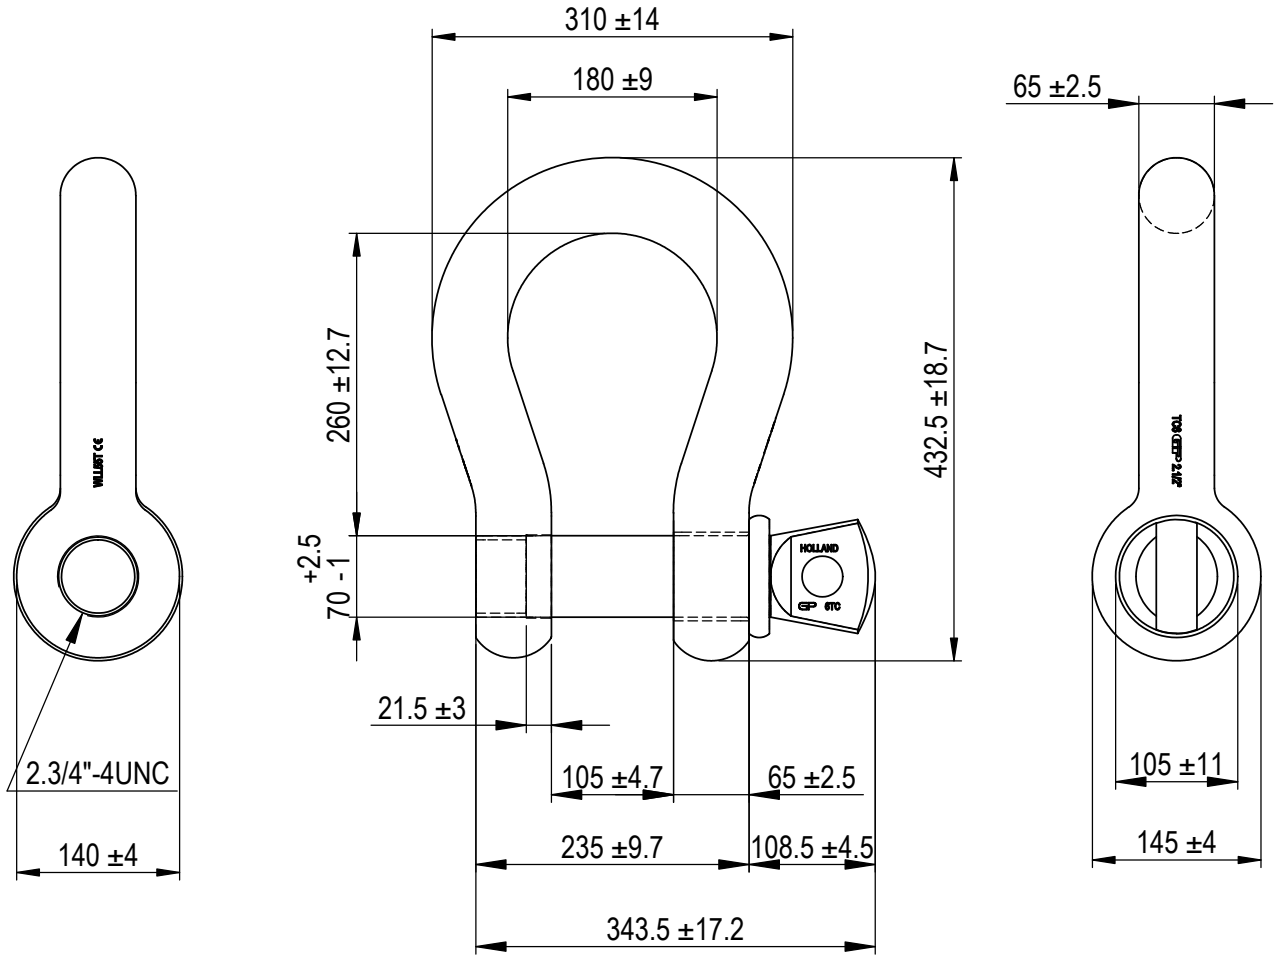

Green Pin® Bow Shackle SC  
 Group : G-4161  
 Part : GPGHBB65  
 WLL : 55t

We reserve the right to make amendments on specifications in this drawing without prior notification.

Rev.	Description	Date	Drawn
B	Drawing updated	2022-1-1	DL
A	Chamber in eye	13-10-11	H.T.
0	First Issue	31-07-09	H.T.

P.O. Box 57, 3360 AB Sliedrecht (The Netherlands)  
 Industrieweg 6, 3361 HJ Sliedrecht  
 Tel. +31(0)184-413300 www.greenpin.com

Format	A4	
Scale	1:6.5	
Drawing number		Rev.
5067		B

Title **Green Pin® Bow Shackle SC**  
 Standard bow shackle with screw collar pin