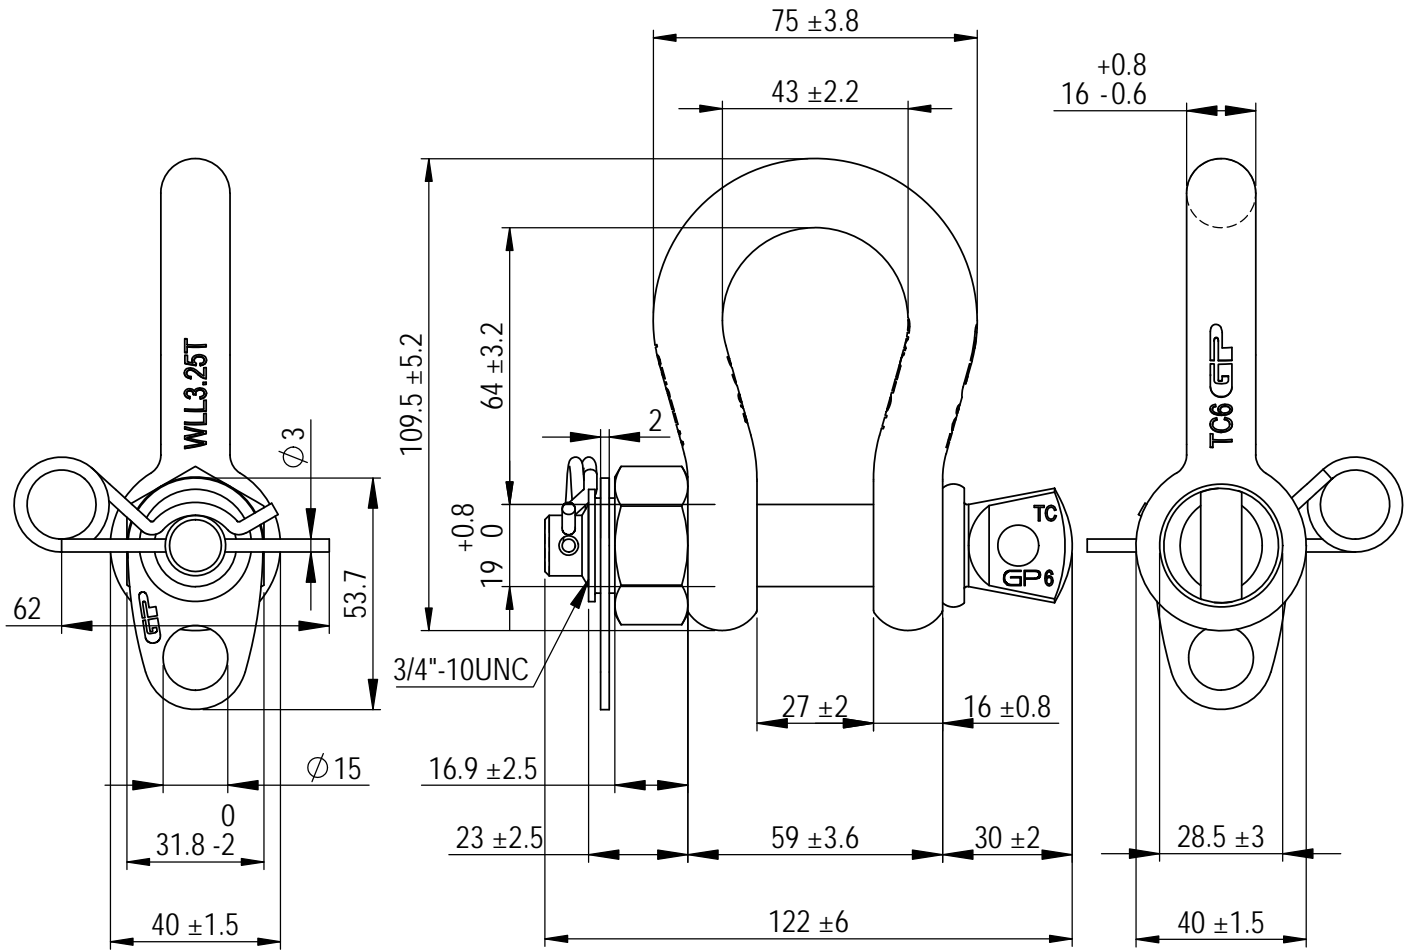

Green Pin® Catch Bow Shackle BN
 Group : G-4163H
 Part : GPGHMB16H
 WLL : 3.25t

We reserve the right to make amendments on specifications in this drawing without prior notification.

Rev.	Description	Date	Drawn
0	First Issue	2022-3-1	H.T.

P.O. Box 57, 3360 AB Sliedrecht (The Netherlands)
 Industrieweg 6, 3361 HJ Sliedrecht
 Tel. +31(0)184-413300 www.greenpin.com

Format	A4	
Scale	1:1.75	
Drawing number	6001	Rev.
		0

Title **Green Pin® Catch Bow Shackle BN**
 Standard catch bow shackle with safety bolt