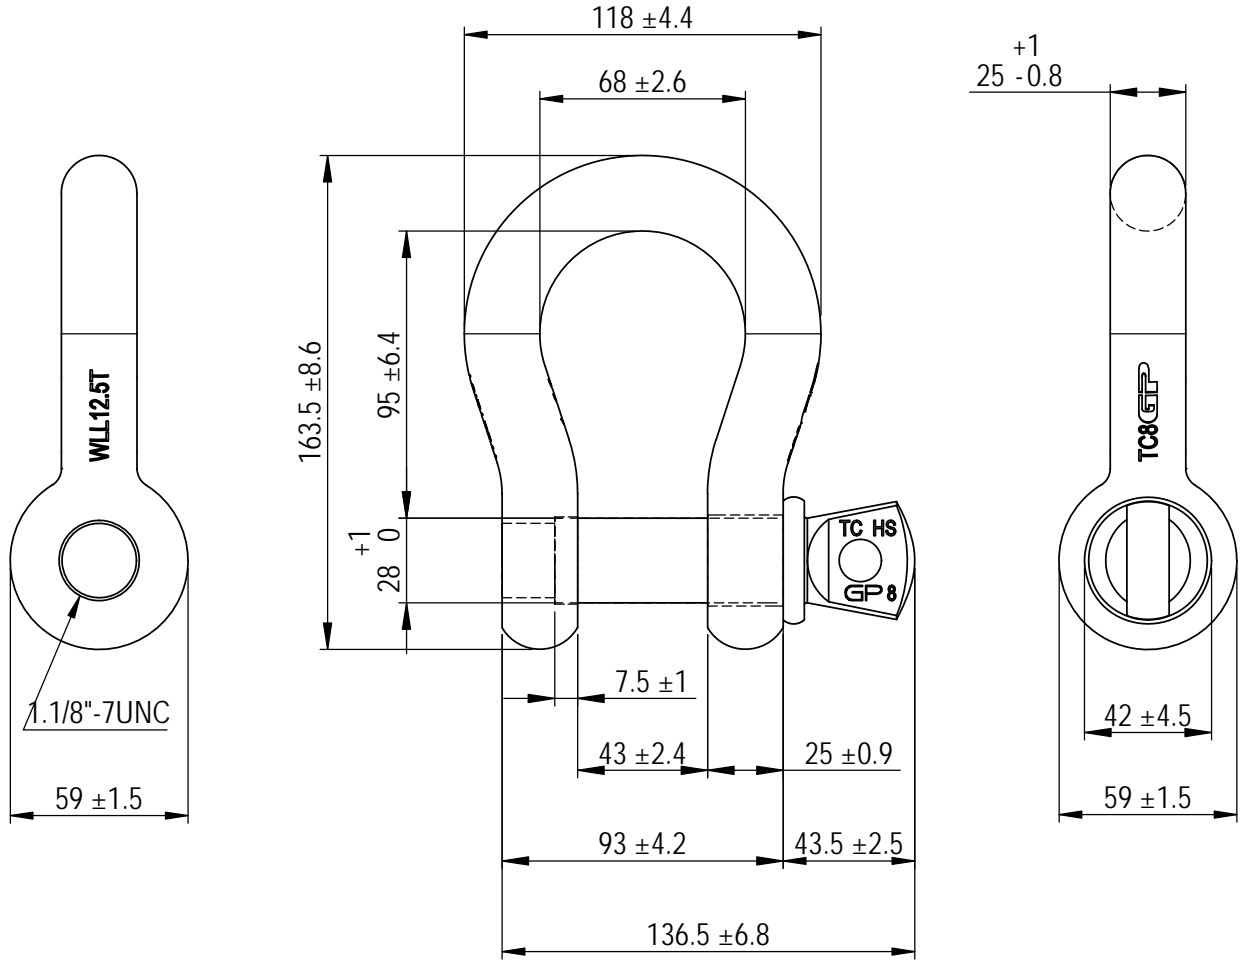

Green Pin Super® Bow Shackle SC
 Group : G-5261
 Part : SUGHBB25
 MBL : 12.5t

We reserve the right to make amendments on specifications in this drawing without prior notification.

Rev.	Description	Date	Drawn
A	Drawing updated	2022-1-1	DL
0	First Issue	2016-9-1	DL

Remark
 G-5261
 SUGHBB25

Format	A4	 
Scale	1:2.5	
Drawing number	5554	Rev.
		A