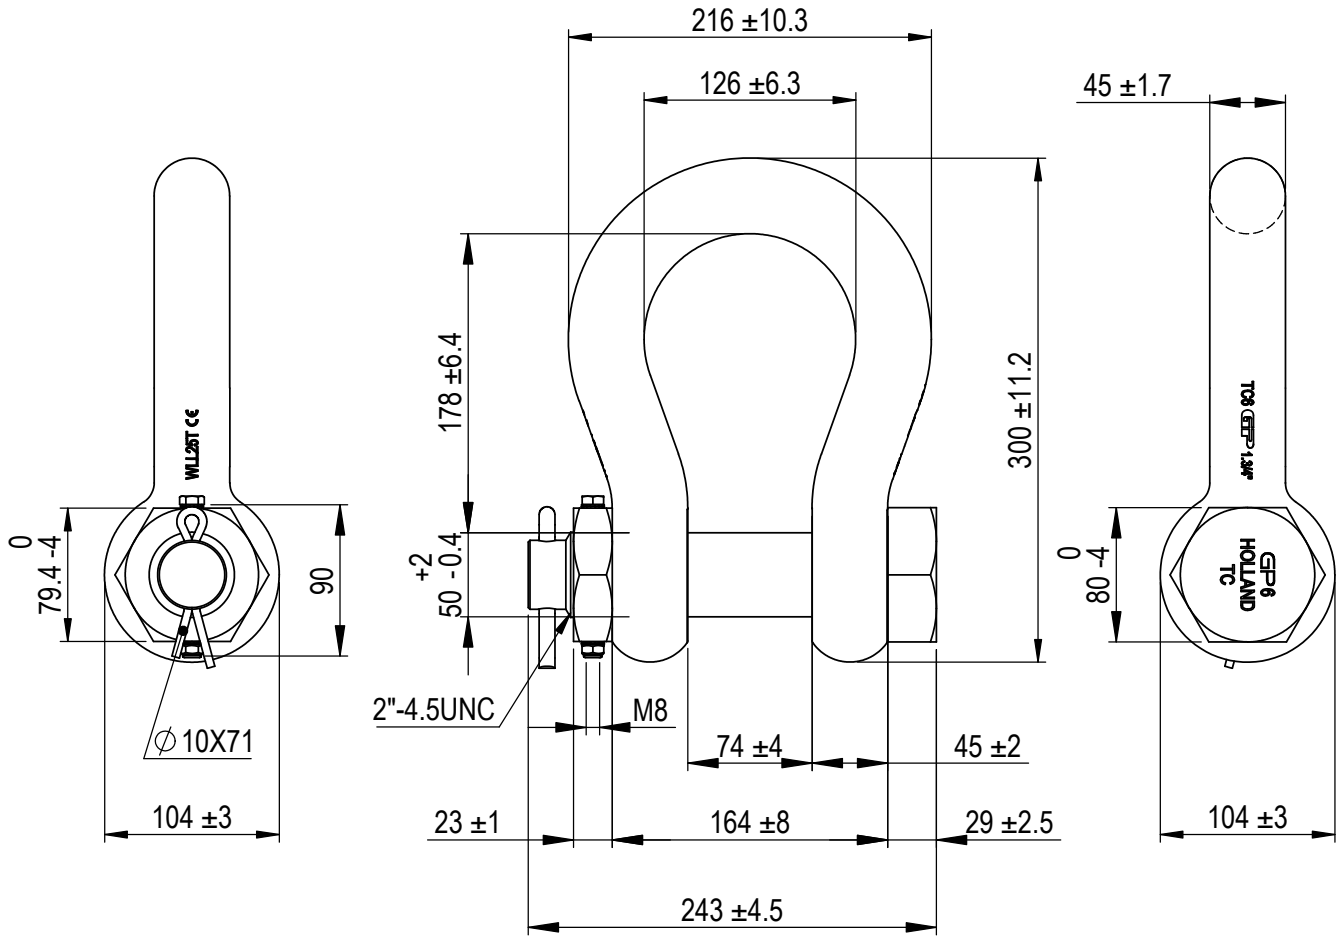

Green Pin® Bow Shackle FN
 Group : G-4143
 Part : GPGHMB45FN
 WLL : 25t

We reserve the right to make amendments on specifications in this drawing without prior notification.

Rev.	Description	Date	Drawn
0	First Issue	2022-1-1	DL

Green Pin®
 P.O. Box 57, 3360 AB Sliedrecht (The Netherlands)
 Industrieweg 6, 3361 HJ Sliedrecht
 Tel. +31(0)184-413300 www.greenpin.com

Title Green Pin® Bow Shackle FN		Remark G-4143 GPGHMB45FN		Format A4	
Standard bow shackle with safety bolt and fixed nut				Scale 1:4.5	
				Drawing number 5164	Rev. 0