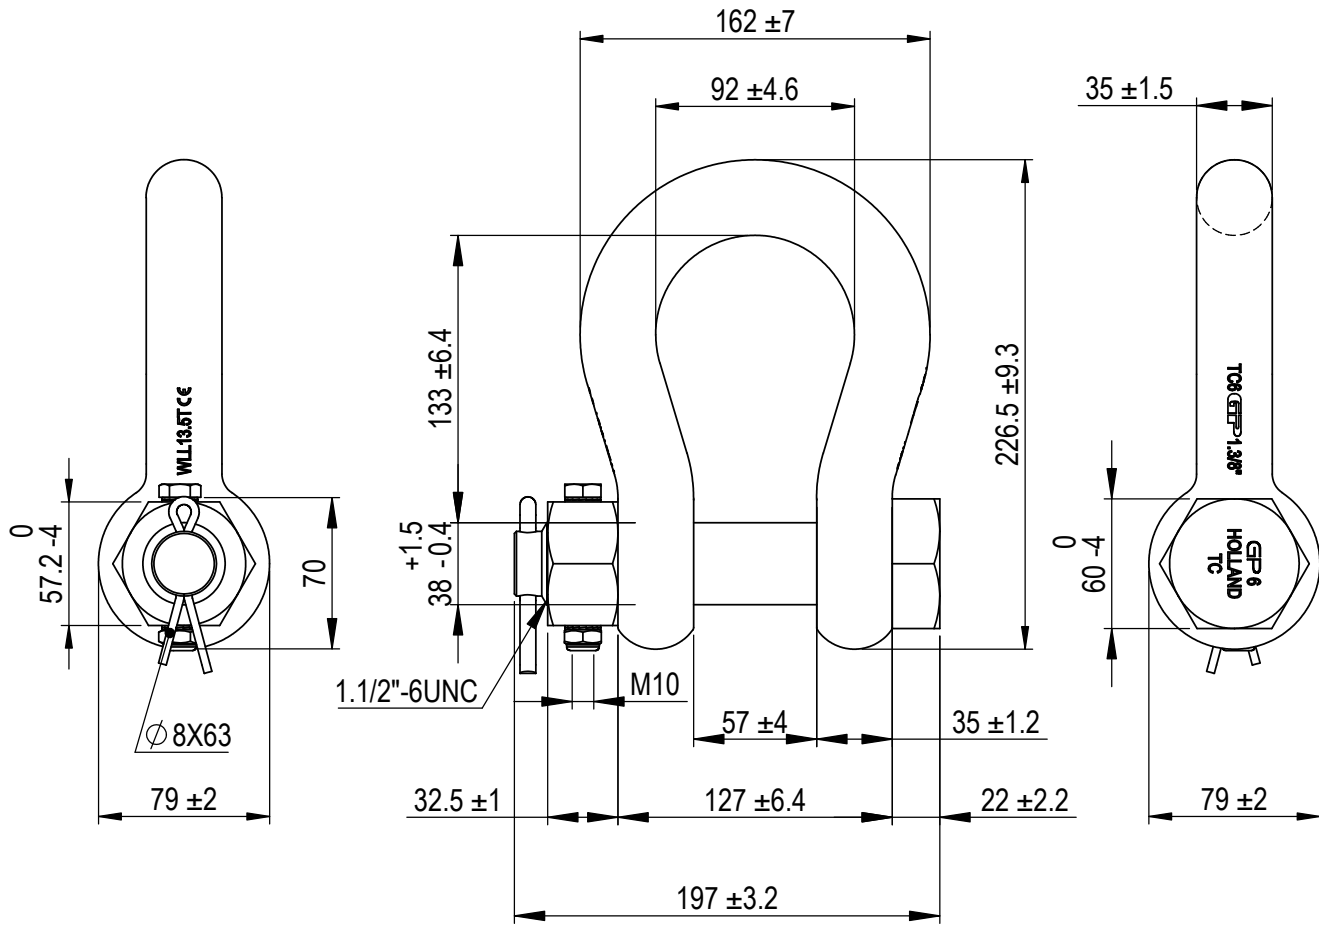

Green Pin® Bow Shackle FN
 Group : G-4143
 Part : GPGHMB35FN
 WLL : 13.5t

We reserve the right to make amendments on specifications in this drawing without prior notification.

Rev.	Description	Date	Drawn
0	First Issue	2022-1-1	DL

Green Pin®
 P.O. Box 57, 3360 AB Sliedrecht (The Netherlands)
 Industrieweg 6, 3361 HJ Sliedrecht
 Tel. +31(0)184-413300 www.greenpin.com

Title Green Pin® Bow Shackle FN Standard bow shackle with safety bolt and fixed nut		Remark G-4143 GPGHMB35FN		Format A4	 	
				Scale 1:3.5		Drawing number 5162