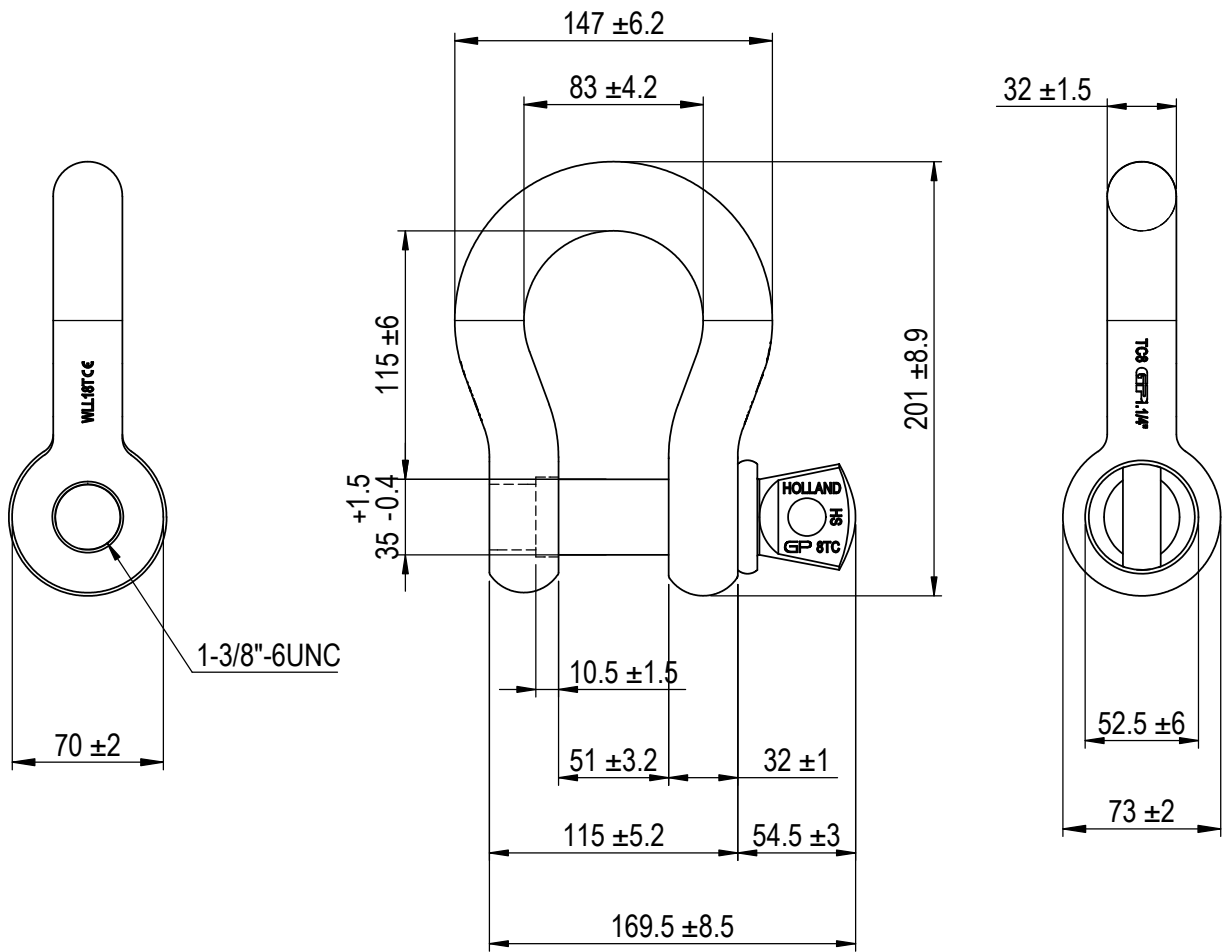

Green Pin Super® Bow Shackle SC  
 Group : G-5261  
 Part : SUGHBB32  
 WLL : 18t

We reserve the right to make amendments on specifications in this drawing without prior notification.

Rev.	Description	Date	Drawn
A	Drawing updated	2022/4/1	DL
0	First Issue	2020/7/1	DL

P.O. Box 57, 3360 AB Sliedrecht (The Netherlands)  
 Industrieweg 6, 3361 HJ Sliedrecht  
 Tel. +31(0)184-413300 www.greenpin.com

Format	A4		
Scale	1:3.5		
Drawing number		Rev.	
5556		A	

Title **Green Pin Super® Bow Shackle SC**  
 Grade 8 bow shackle with screw pin