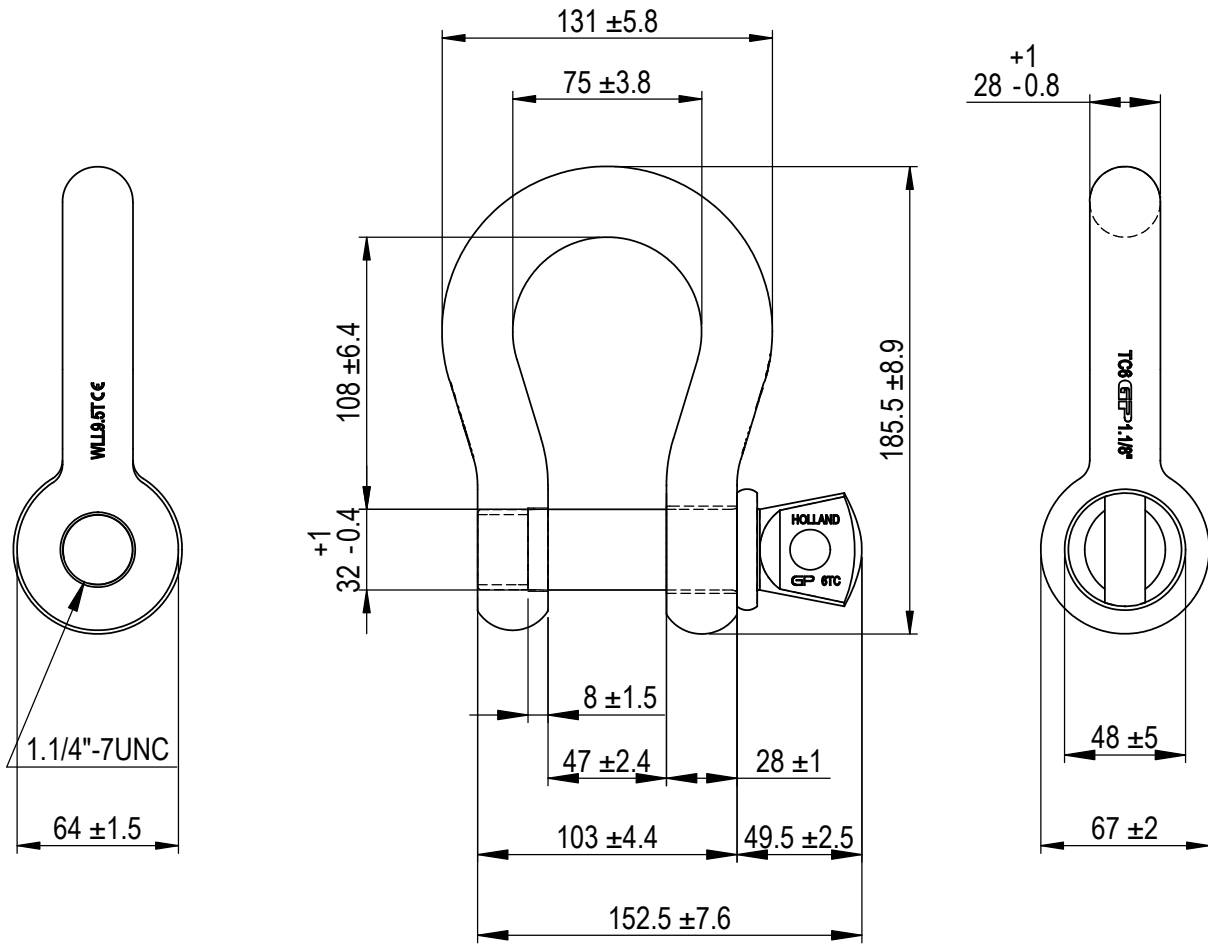

Green Pin® Bow Shackle SC  
 Group : G-4161  
 Part : GPGHBB28  
 WLL : 9.5t

We reserve the right to make amendments on specifications in this drawing without prior notification.

Rev.	Description	Date	Drawn
B	Drawing updated	2022-1-1	DL
A	Chamber in eye	13-10-11	H.T.
0	First Issue	31-07-09	H.T.

**Green Pin®**  
 P.O. Box 57, 3360 AB Sliedrecht (The Netherlands)  
 Industrieweg 6, 3361 HJ Sliedrecht  
 Tel. +31(0)184-413300 www.greenpin.com

Title **Green Pin® Bow Shackle SC**  
 Standard bow shackle with screw collar pin

Remark  
 G-4161  
 GPGHBB28

Format	A4	 
Scale	1:3	
Drawing number		Rev.
5060		B