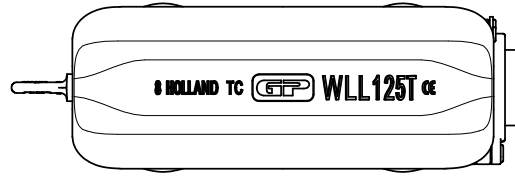

Green Pin® Locking Clamp ROV Sling Shackle

Group : P-6065

Part : SLGPF0125ROVRLLC

WLL : 125t

We reserve the right to make amendments on specifications in this drawing without prior notification.

Rev.	Description	Date	Drawn
O	First Issue	01-07-2021	DL

P.O. Box 57, 3360 AB Sliedrecht (The Netherlands)
 Industrieweg 6, 3361 HJ Sliedrecht
 Tel. +31(0)184-413300 www.greenpin.com

Format	A4		Rev.
Scale	1:7		
Drawing number		5576	O

Title **Green Pin® Locking Clamp ROV Sling Shackle**
 Release ROV Sling shackle (grade 8) with locking clamp