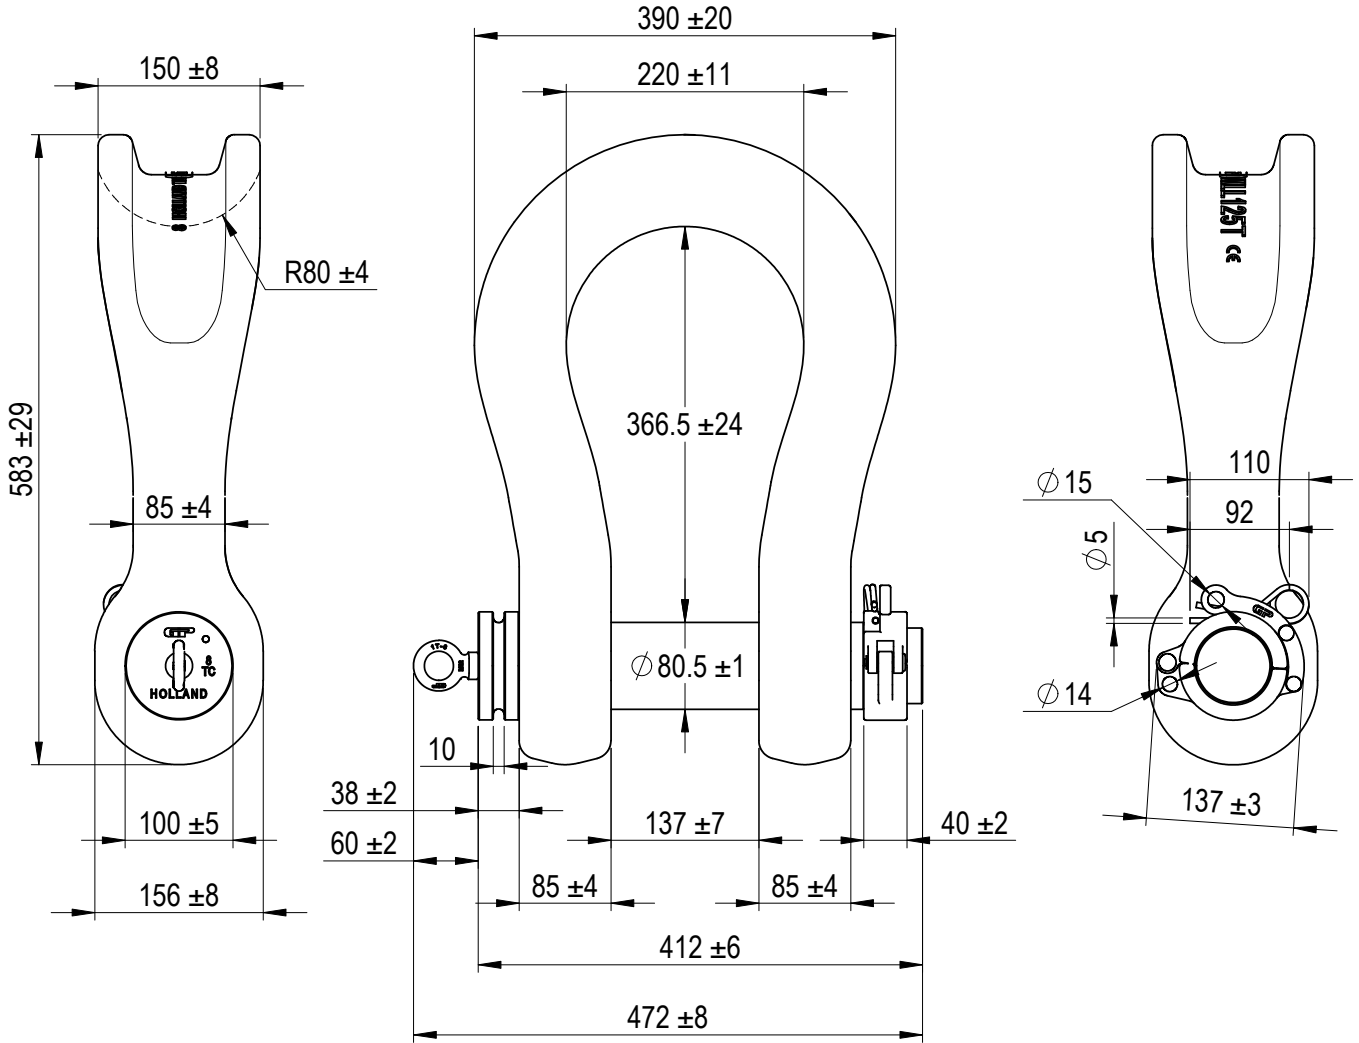

Green Pin® Locking Clamp ROV Sling Shackle

Group : P-6065

Part : SLGPF0125ROVRLLC

WLL : 125t

We reserve the right to make amendments on specifications in this drawing without prior notification.

Rev.	Description	Date	Drawn
O	First Issue	01-07-2021	DL

P.O. Box 57, 3360 AB Sliedrecht (The Netherlands)
 Industrieweg 6, 3361 HJ Sliedrecht
 Tel. +31(0)184-413300 www.greenpin.com

Format	A4		Rev.
Scale	1:7		
Drawing number		5576	O

Title **Green Pin® Locking Clamp ROV Sling Shackle**
 Release ROV Sling shackle (grade 8) with locking clamp