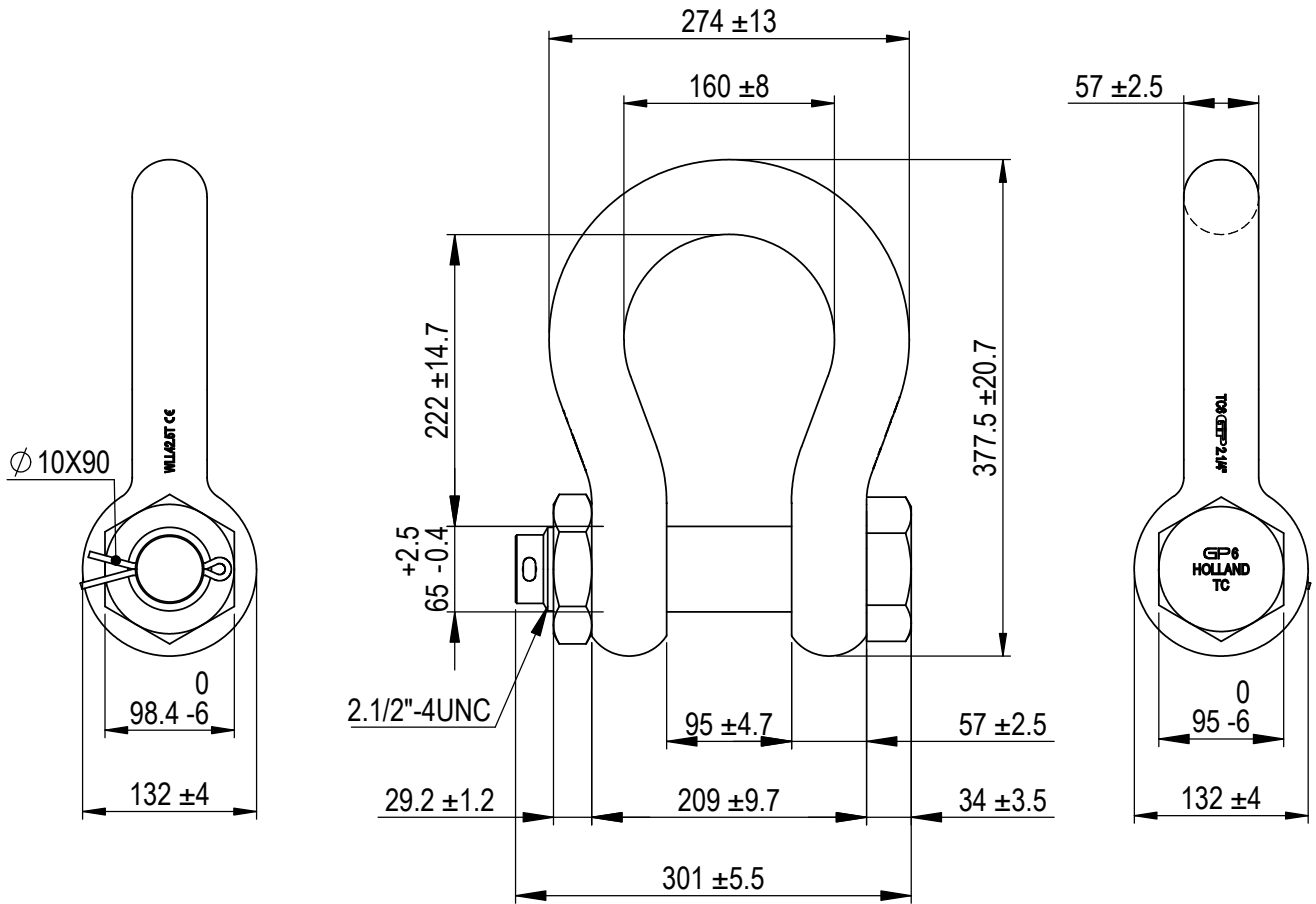

Green Pin® Bow Shackle BN
 Group : G-4163
 Part : GPGHMB57
 WLL : 42.5t

We reserve the right to make amendments on specifications in this drawing without prior notification.

| Rev. | Description | Date | Drawn |
|------|-----------------|----------|-------|
| A | Drawing updated | 2022-1-1 | DL |
| 0 | First Issue | 31-07-09 | H.T. |

P.O. Box 57, 3360 AB Sliedrecht (The Netherlands)
 Industrieweg 6, 3361 HJ Sliedrecht
 Tel. +31(0)184-413300 www.greenpin.com

| | | |
|----------------|--------|------|
| Format | A4 | |
| Scale | 1:5.75 | |
| Drawing number | 5015 | Rev. |
| | | A |

Title **Green Pin® Bow Shackle BN**
 Standard bow shackle with safety bolt

Remark
 G-4163
 GPGHMB57