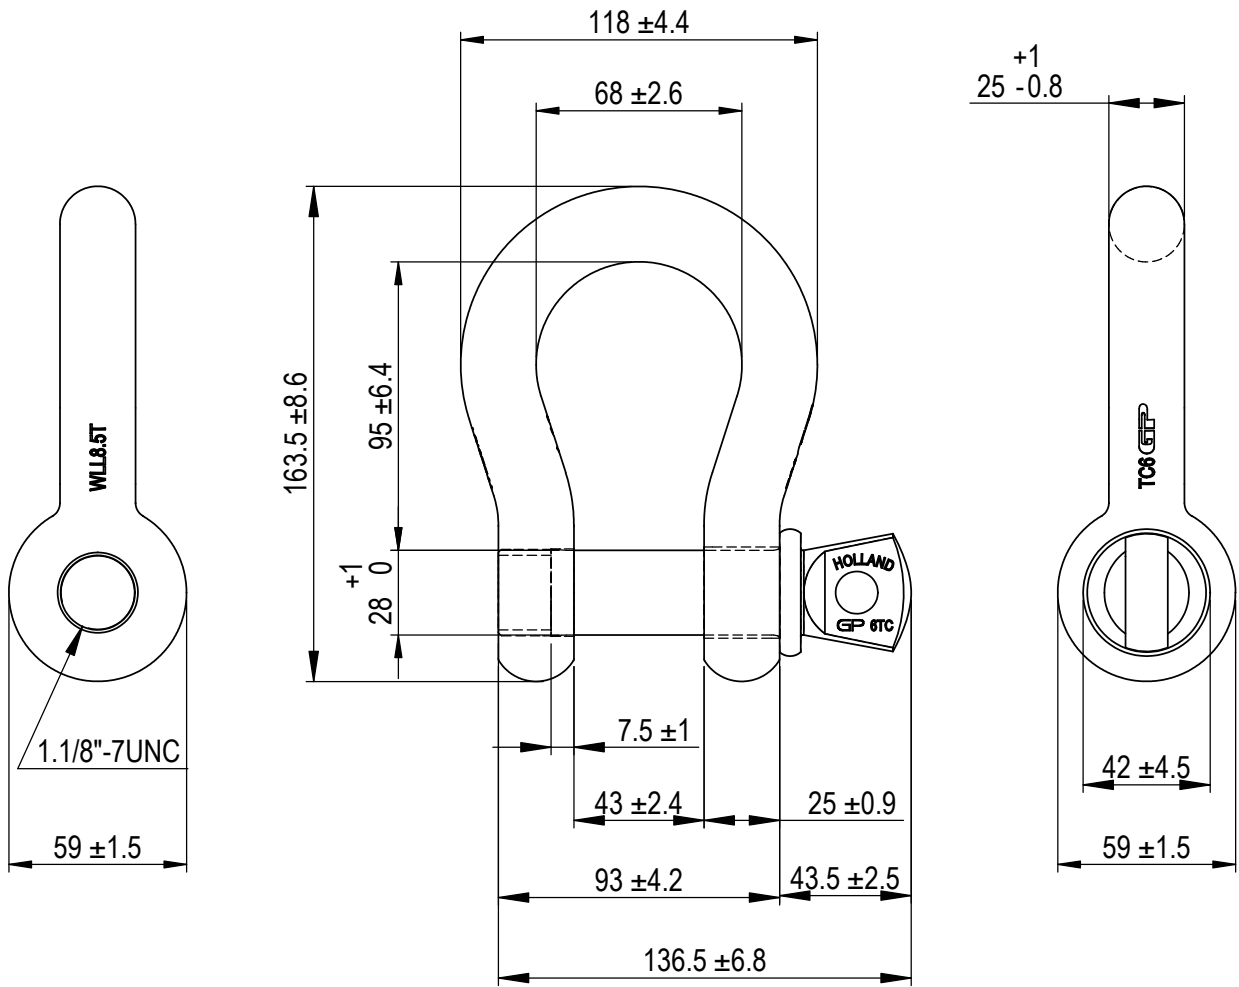

Green Pin® Bow Shackle SC

Group : G-4161

Part : GPGHBB25

WLL : 8.5t

We reserve the right to make amendments on specifications in this drawing without prior notification.

Rev.	Description	Date	Drawn
B	Drawing updated	2022-1-1	DL
A	Chamber in eye	13-10-11	HT
0	First Issue	31-07-09	H.T.

P.O. Box 57, 3360 AB Sliedrecht (The Netherlands)
 Industrieweg 6, 3361 HJ Sliedrecht
 Tel. +31(0)184-413300 www.greenpin.com

Format	A4		
Scale	1:2.5		
Drawing number			
5059			
Rev.		B	

Title **Green Pin® Bow Shackle SC**
 Standard bow shackle with screw collar pin