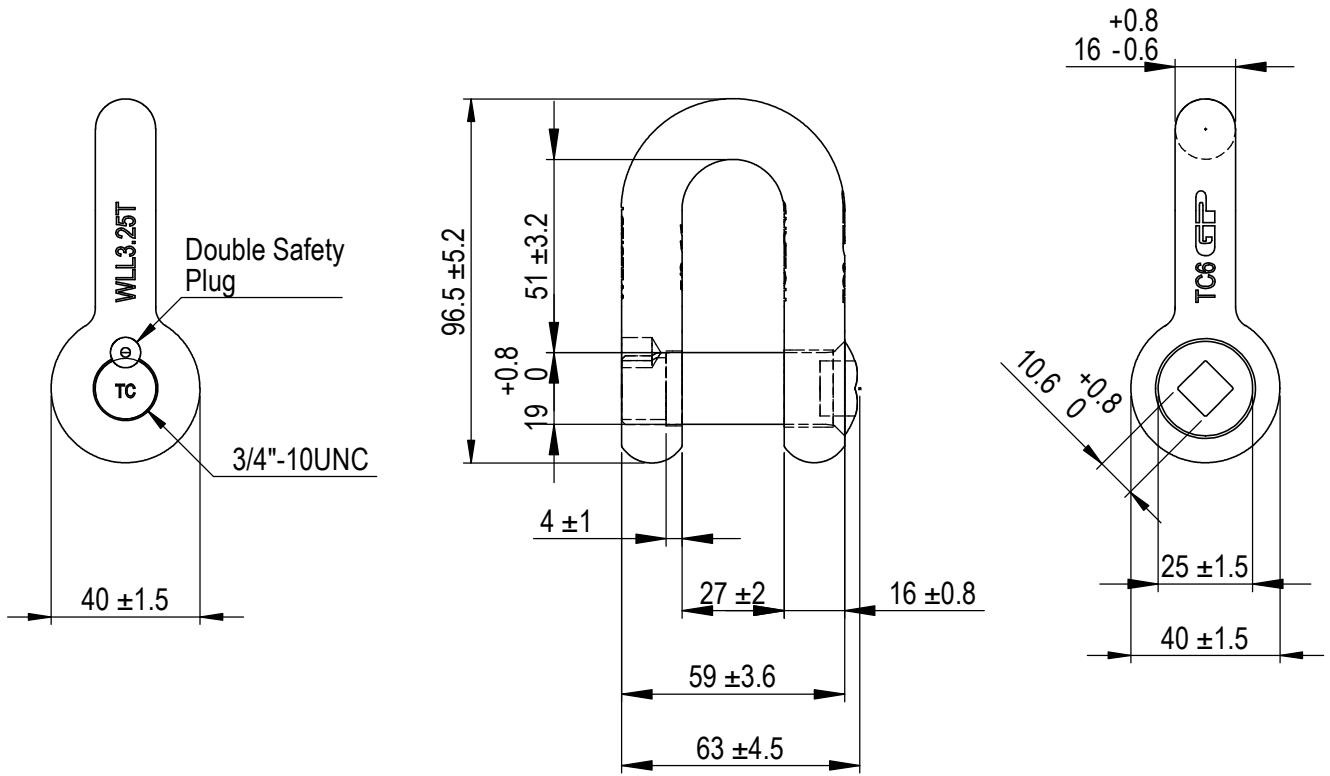

Green Pin® Fishing Dee Shackle FP DSP

Group : G-4139

Part : GPGDVV16DS

WLL : 3.25t

We reserve the right to make amendments on specifications in this drawing without prior notification.

Rev.	Description	Date	Drawn
0	First Issue	2020/11/1	DL

P.O. Box 57, 3360 AB Sliedrecht (The Netherlands)
 Industrieweg 6, 3361 HJ Sliedrecht
 Tel. +31(0)184-413300 www.greenpin.com

Format	A4	
Scale	1:2	
Drawing number		Rev.
5216		0

Title **Green Pin® Fishing Dee Shackle FP DSP**
 Dee shackle with square sunken hole screw pin (flush) and double safety plug