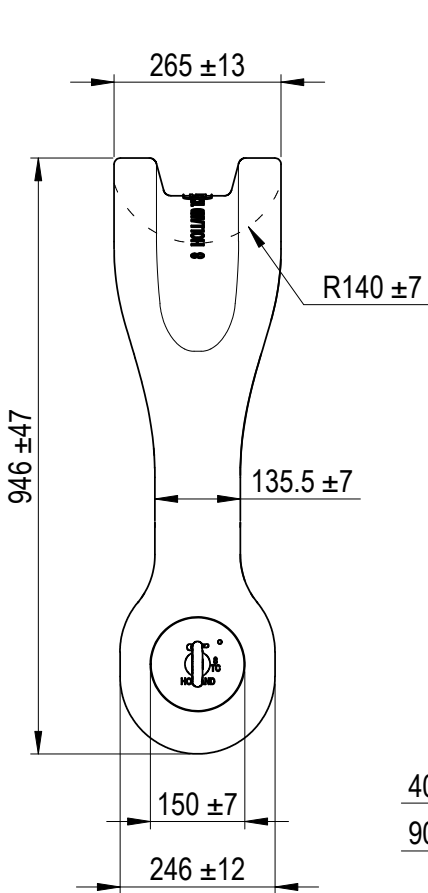

Green Pin® Locking Clamp ROV Sling Shackle

Group : P-6065

Part : SLGPF0300ROVRLLC

WLL : 300t

We reserve the right to make amendments on specifications in this drawing without prior notification.

O	First Issue	01-07-2021	DL
Rev.	Description	Date	Drawn

P.O. Box 57, 3360 AB Sliedrecht (The Netherlands)
 Industrieweg 6, 3361 HJ Sliedrecht
 Tel. +31(0)184-413300 www.greenpin.com

Format	A4		
Scale	1:12		
Drawing number			
5580			
Rev.		O	

Title Green Pin® Locking Clamp ROV Sling Shackle
 Release ROV Sling shackle (grade 8) with locking clamp