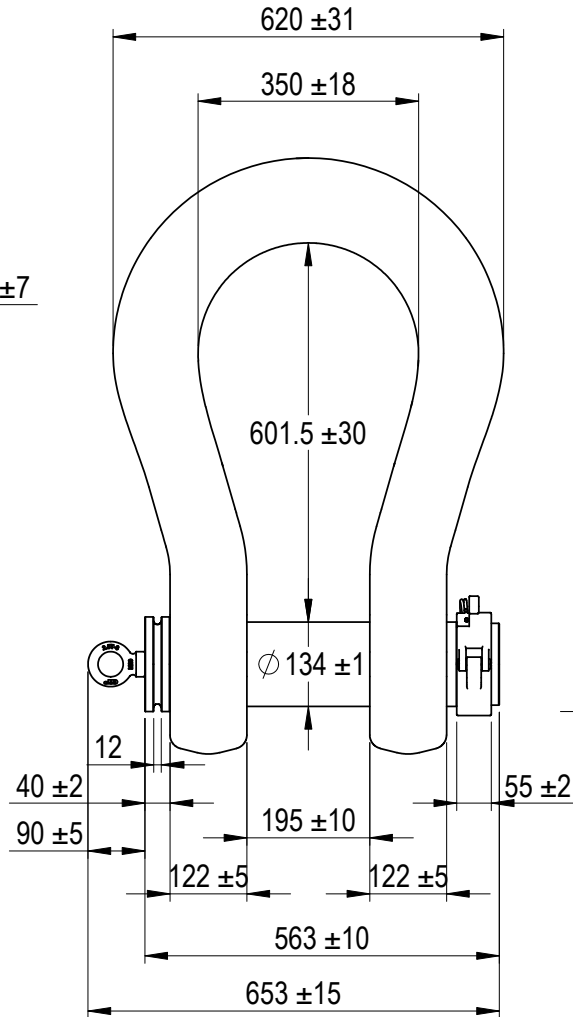

Green Pin® Locking Clamp ROV Sling Shackle

Group : P-6065

Part : SLGPF0300ROVRLLC

WLL : 300t

We reserve the right to make amendments on specifications in this drawing without prior notification.

O	First Issue	01-07-2021	DL
Rev.	Description	Date	Drawn

P.O. Box 57, 3360 AB Sliedrecht (The Netherlands)
 Industrieweg 6, 3361 HJ Sliedrecht
 Tel. +31(0)184-413300 www.greenpin.com

Format	A4		
Scale	1:12		
Drawing number			
5580			
Rev.		O	

Title Green Pin® Locking Clamp ROV Sling Shackle
 Release ROV Sling shackle (grade 8) with locking clamp