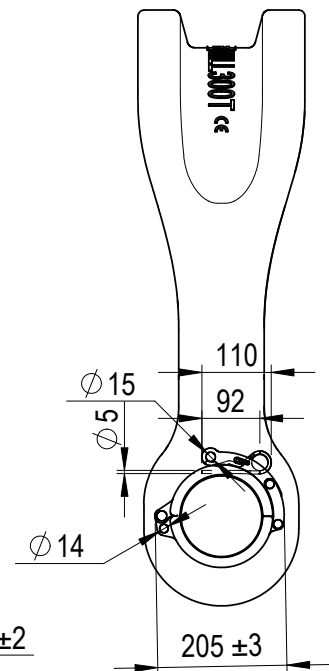

Green Pin® Locking Clamp ROV Sling Shackle

Group : P-6065

Part : SLGPF0300ROVRLLC

WLL : 300t

We reserve the right to make amendments on specifications in this drawing without prior notification.

O	First Issue	01-07-2021	DL
Rev.	Description	Date	Drawn

P.O. Box 57, 3360 AB Sliedrecht (The Netherlands)
 Industrieweg 6, 3361 HJ Sliedrecht
 Tel. +31(0)184-413300 www.greenpin.com

Format	A4		
Scale	1:12		
Drawing number			
5580			
Rev.		O	

Title Green Pin® Locking Clamp ROV Sling Shackle
 Release ROV Sling shackle (grade 8) with locking clamp