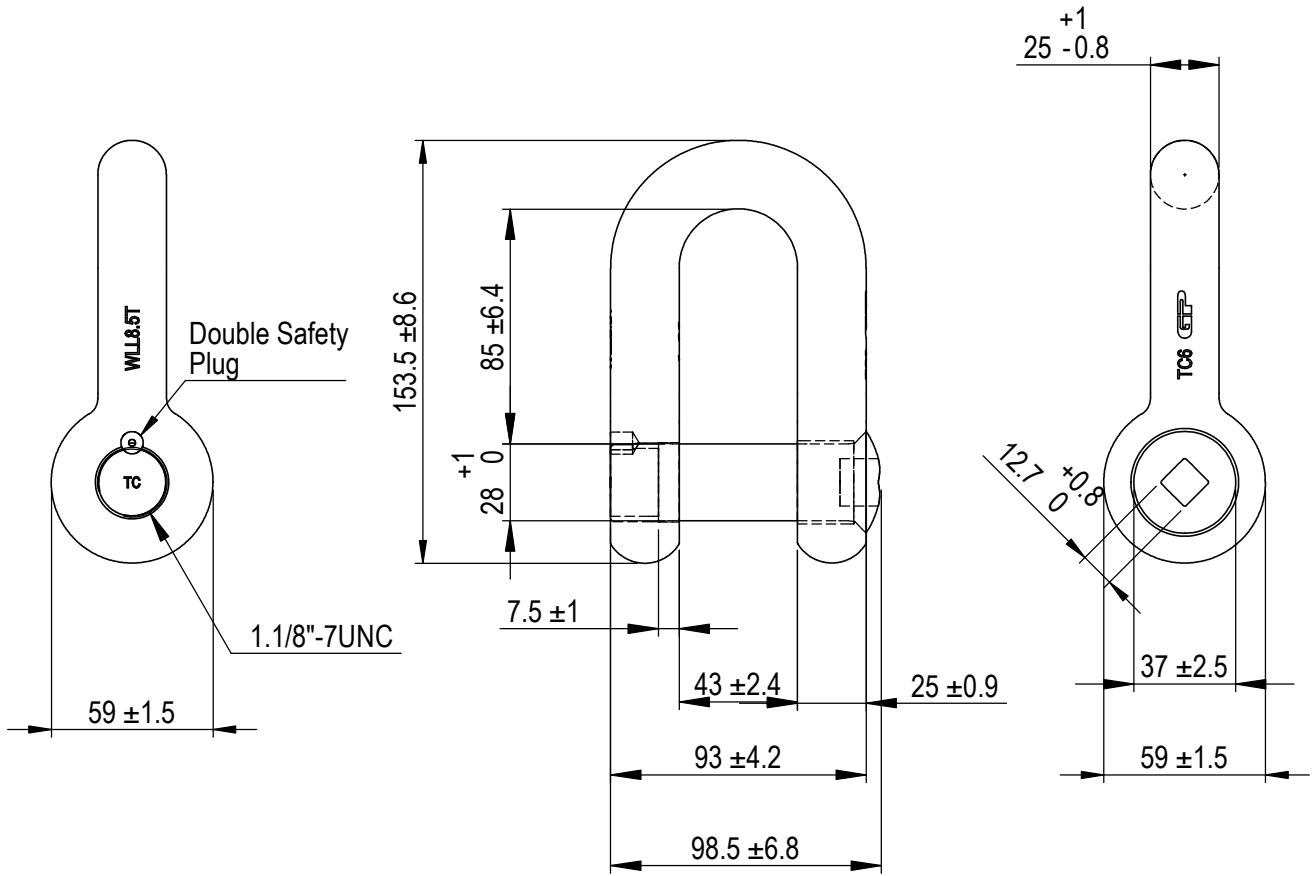

Green Pin® Fishing Dee Shackle FP DSP

Group : G-4139

Part : GPGDVV25DS

WLL : 8.5t

We reserve the right to make amendments on specifications in this drawing without prior notification.

Rev.	Description	Date	Drawn
0	First Issue	2020/11/1	DL

P.O. Box 57, 3360 AB Sliedrecht (The Netherlands)
 Industrieweg 6, 3361 HJ Sliedrecht
 Tel. +31(0)184-413300 www.greenpin.com

Format	A4		
Scale	1:2.75		
Drawing number		5219	Rev.
			0

Title **Green Pin® Fishing Dee Shackle FP DSP**
 Dee shackle with square sunken hole screw pin (flush) and double safety plug