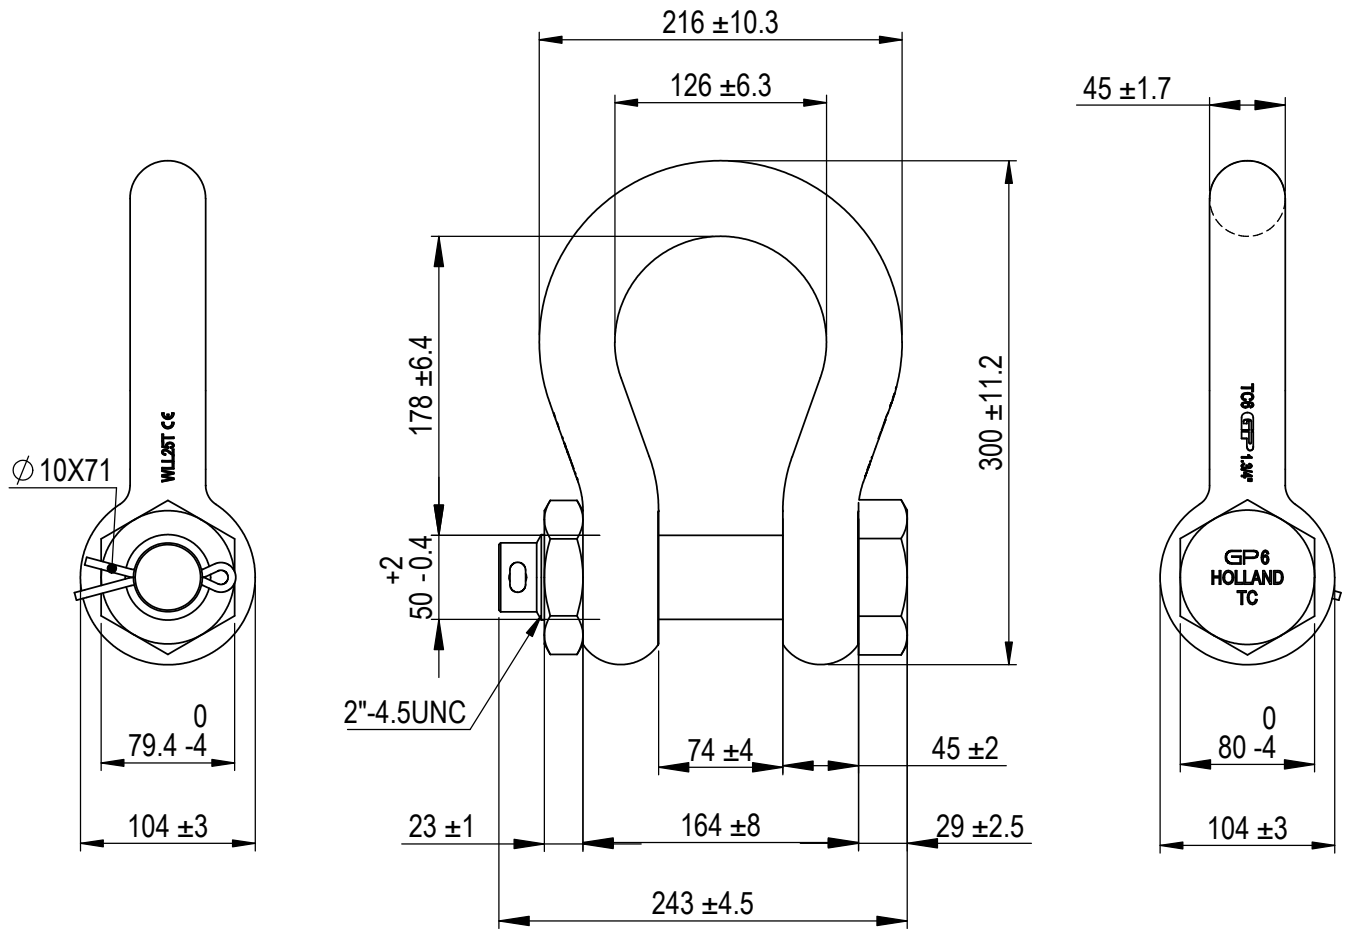

Green Pin® Bow Shackle NS9415 BN
 Group : G-4163BG
 Part : GPGHMBHDG45
 WLL : 25t

We reserve the right to make amendments on specifications in this drawing without prior notification.

Rev.	Description	Date	Drawn
0	First Issue	2022/7/1	DL

Green Pin®
 P.O. Box 57, 3360 AB Sliedrecht (The Netherlands)
 Industrieweg 6, 3361 HJ Sliedrecht
 Tel. +31(0)184-413300 www.greenpin.com

Format A4
 Scale 1:4.5

Title	Green Pin® Bow Shackle NS9415 BN Standard bow shackle with safety bolt	Remark	G-4163BG GPGHMBHDG45	Drawing number	6929	Rev.	0
-------	---	--------	-------------------------	----------------	------	------	---