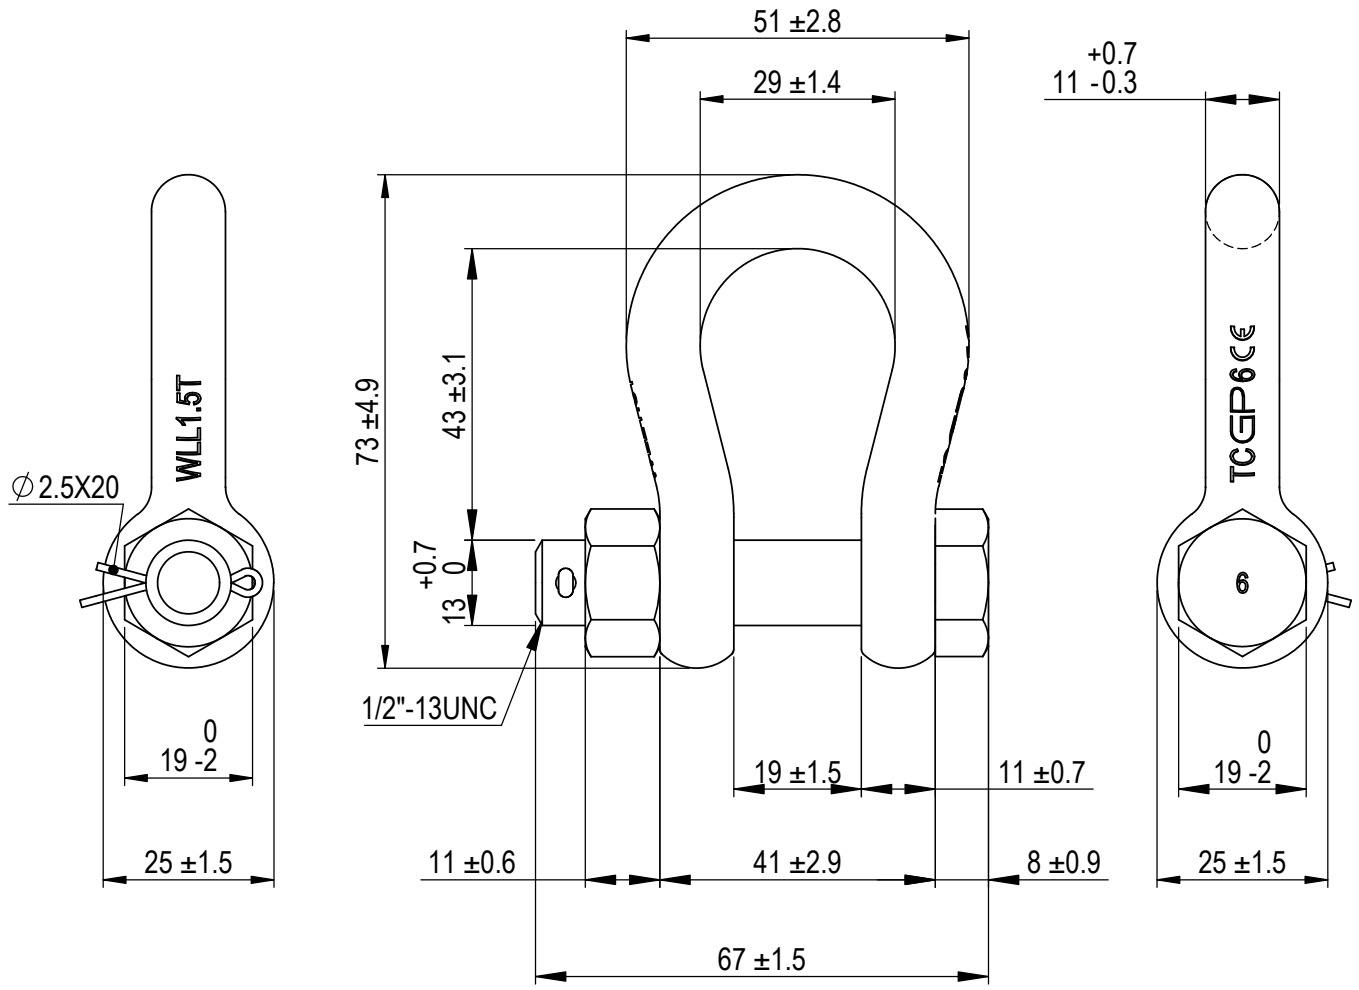

Green Pin® Bow Shackle BN
 Group : G-4163
 Part : GPGHMB11
 WLL : 1.5t

We reserve the right to make amendments on specifications in this drawing without prior notification.

Rev.	Description	Date	Drawn
A	Drawing updated	2022-1-1	DL
0	First Issue	31-07-09	H.T.

P.O. Box 57, 3360 AB Sliedrecht (The Netherlands)
 Industrieweg 6, 3361 HJ Sliedrecht
 Tel. +31(0)184-413300 www.greenpin.com

Format	A4	
Scale	1:1.125	
Drawing number	5003	Rev.
		A

Title	Green Pin® Bow Shackle BN Standard bow shackle with safety bolt	Remark	G-4163 GPGHMB11
-------	--	--------	--------------------