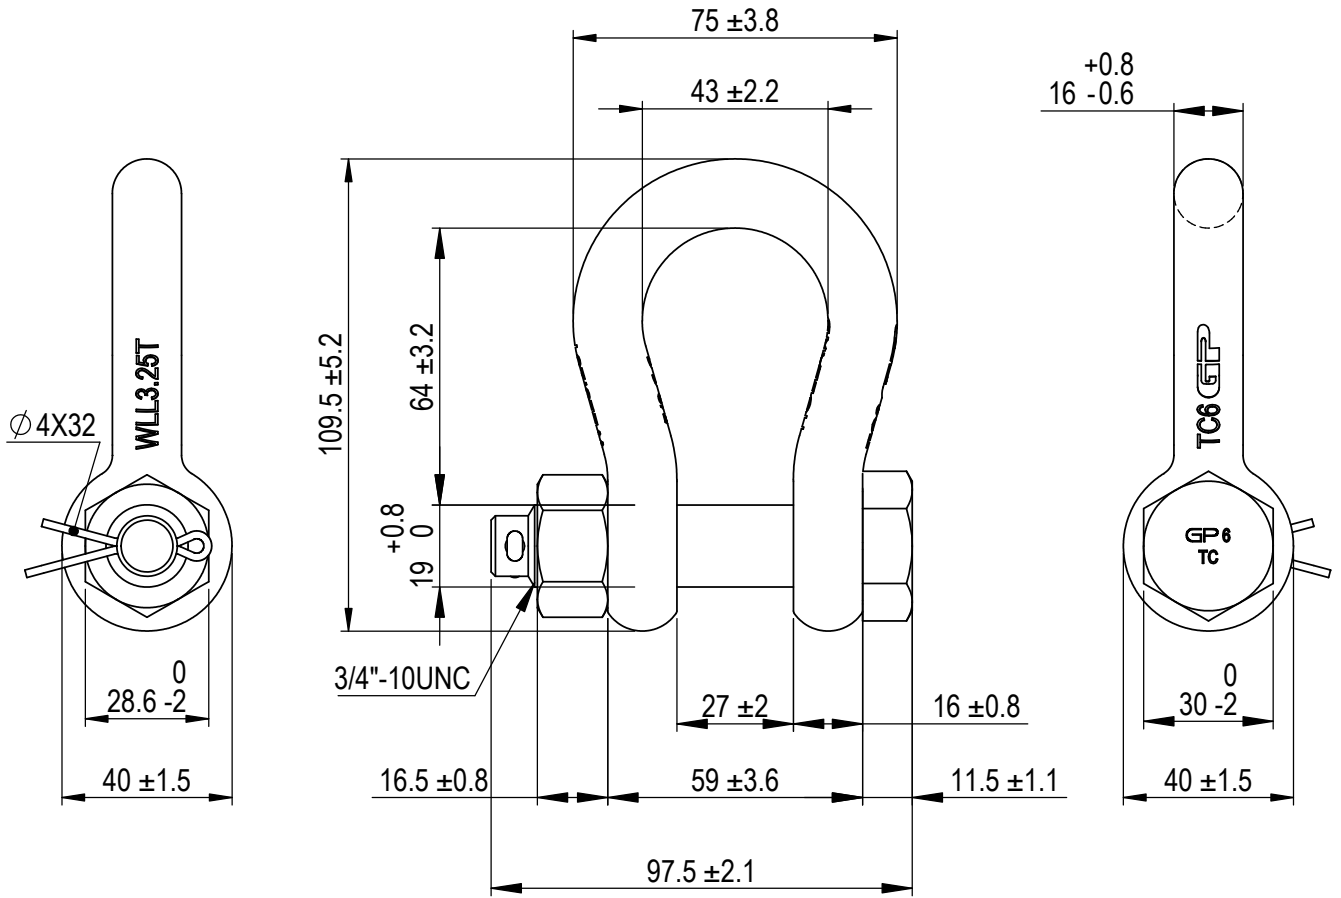

Green Pin® Bow Shackle NS9415 BN
 Group : G-4163BG
 Part : GPGHMBHDG16
 WLL : 3.25t

We reserve the right to make amendments on specifications in this drawing without prior notification.

Rev.	Description	Date	Drawn
0	First Issue	2022/7/1	DL

P.O. Box 57, 3360 AB Sliedrecht (The Netherlands)
 Industrieweg 6, 3361 HJ Sliedrecht
 Tel. +31(0)184-413300 www.greenpin.com

Format	A4		
Scale	1:1.75		
Drawing number	6921	Rev.	0

Title **Green Pin® Bow Shackle NS9415 BN**
 Standard bow shackle with safety bolt