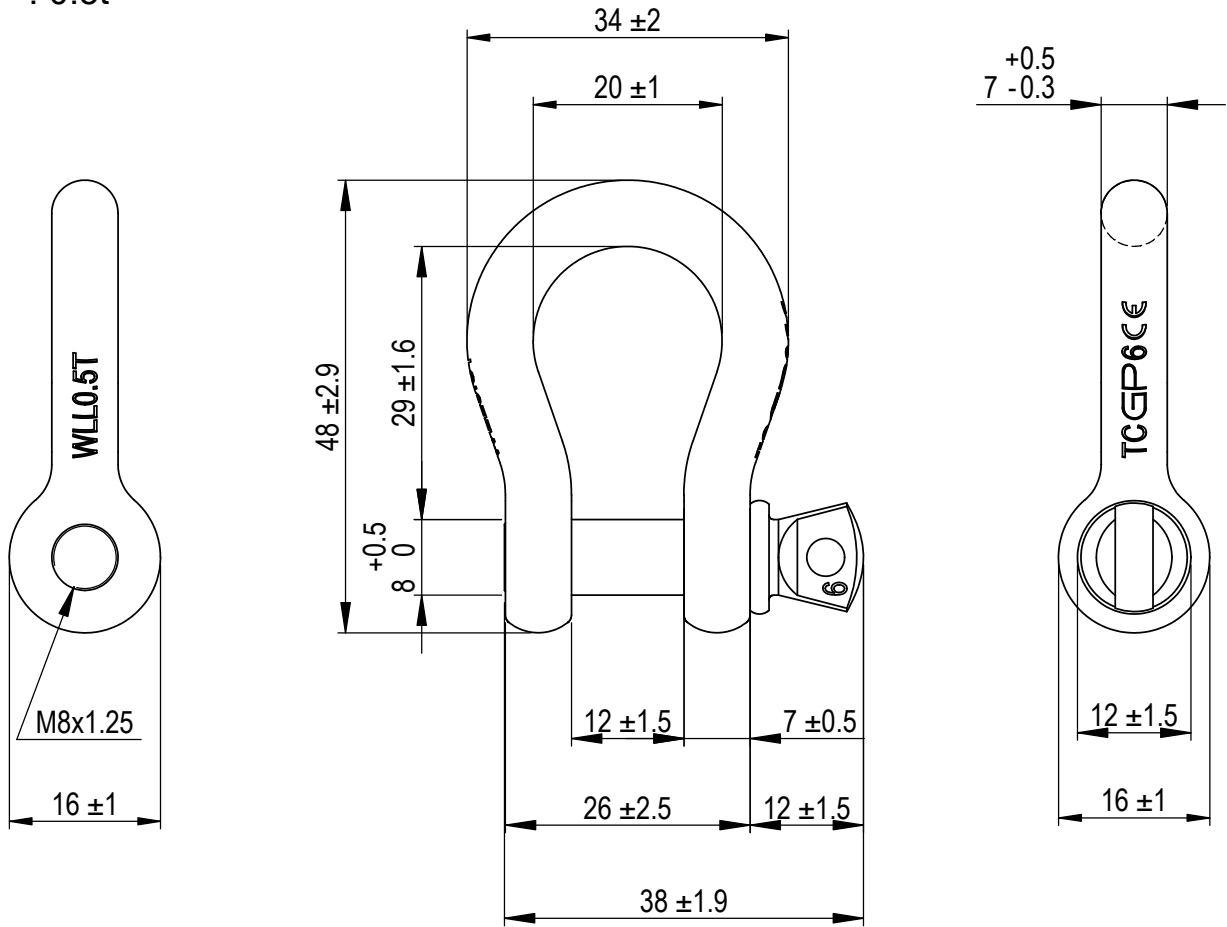

Green Pin® Bow Shackle SC

Group : G-4161

Part : GPGHBB06

WLL : 0.5t

We reserve the right to make amendments on specifications in this drawing without prior notification.

Rev.	Description	Date	Drawn
A	Drawing updated	2022-1-1	DL
0	First Issue	31-07-09	H.T.

P.O. Box 57, 3360 AB Sliedrecht (The Netherlands)  
 Industrieweg 6, 3361 HJ Sliedrecht  
 Tel. +31(0)184-413300 www.greenpin.com

Format	A4	
Scale	1.25:1	
Drawing number		Rev.
5051		A

Title **Green Pin® Bow Shackle SC**  
 Standard bow shackle with screw collar pin