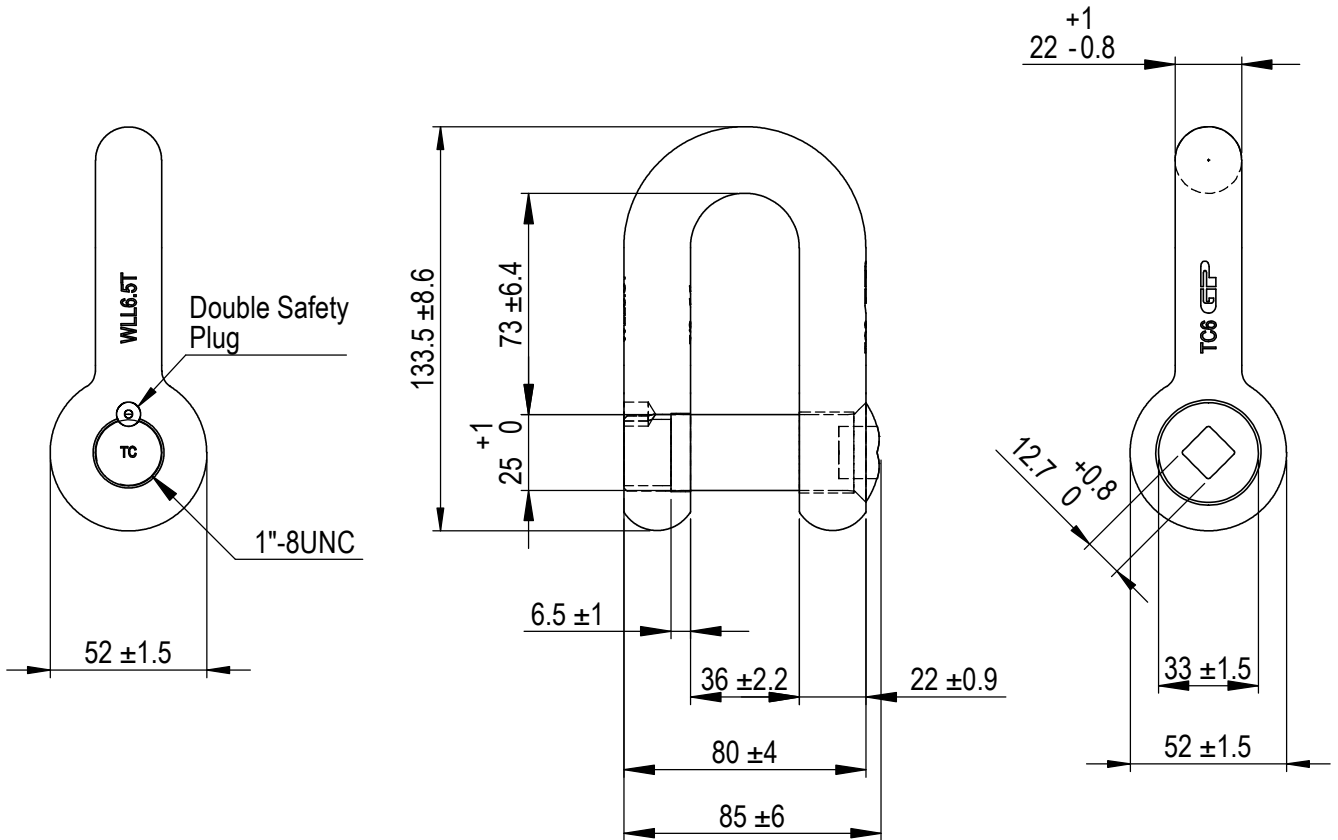

Green Pin® Fishing Dee Shackle FP DSP

Group : G-4139

Part : GPGDVV22DS

WLL : 6.5t

We reserve the right to make amendments on specifications in this drawing without prior notification.

Rev.	Description	Date	Drawn
0	First Issue	2020/11/1	DL

P.O. Box 57, 3360 AB Sliedrecht (The Netherlands)
 Industrieweg 6, 3361 HJ Sliedrecht
 Tel. +31(0)184-413300 www.greenpin.com

Format	A4		
Scale	1:2.5		
Drawing number		Drawing number	Rev.
5218		5218	0

Title **Green Pin® Fishing Dee Shackle FP DSP**
 Dee shackle with square sunken hole screw pin (flush) and double safety plug