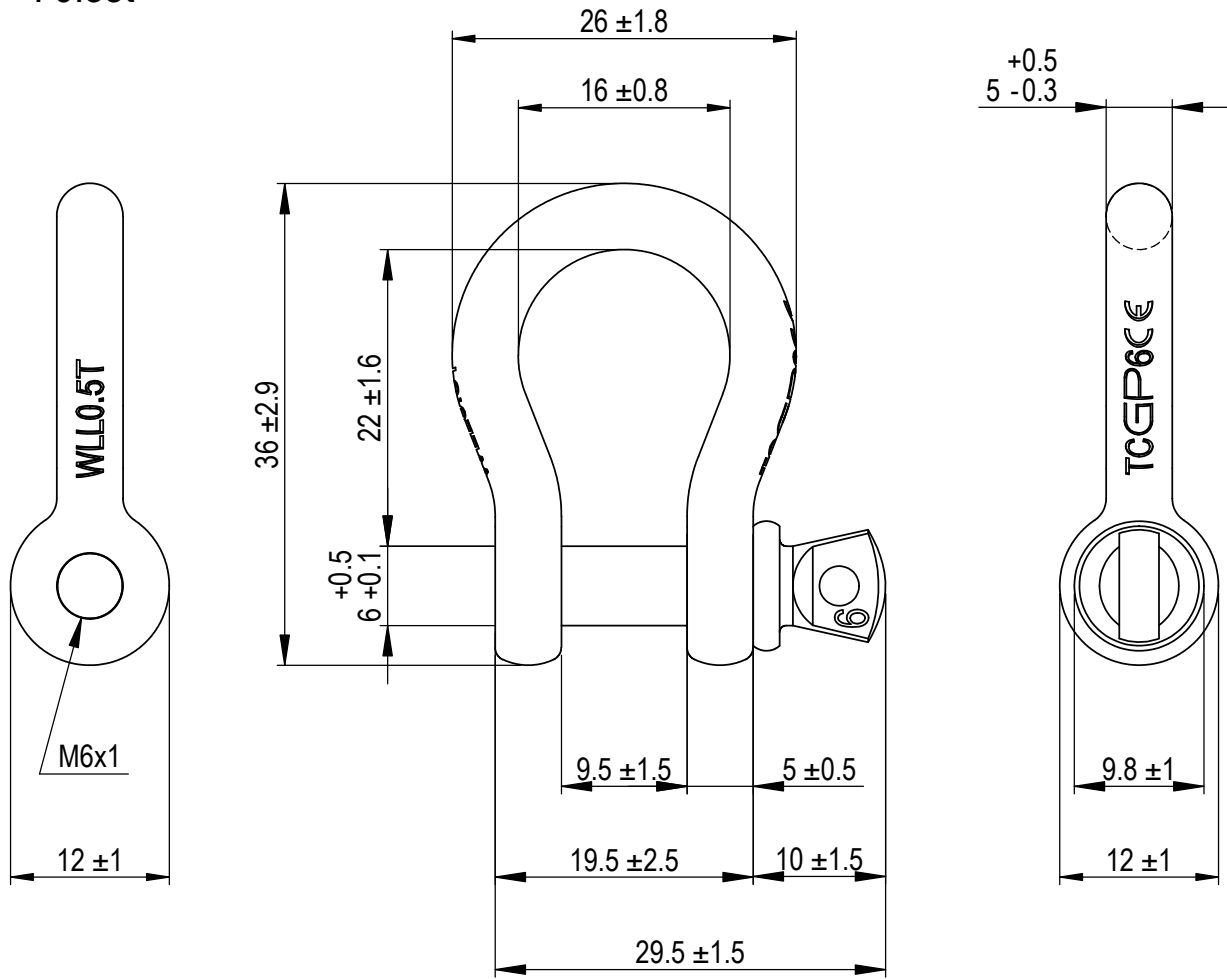

Green Pin® Bow Shackle SC

Group : G-4161

Part : GPGHBB05

WLL : 0.33t

We reserve the right to make amendments on specifications in this drawing without prior notification.

Rev.	Description	Date	Drawn
A	Drawing updated	2022-1-1	DL
0	First Issue	31-07-09	H.T.

P.O. Box 57, 3360 AB Sliedrecht (The Netherlands)  
 Industrieweg 6, 3361 HJ Sliedrecht  
 Tel. +31(0)184-413300 www.greenpin.com

Format	A4	
Scale	1.75:1	

Title **Green Pin® Bow Shackle SC**  
 Standard bow shackle with screw collar pin