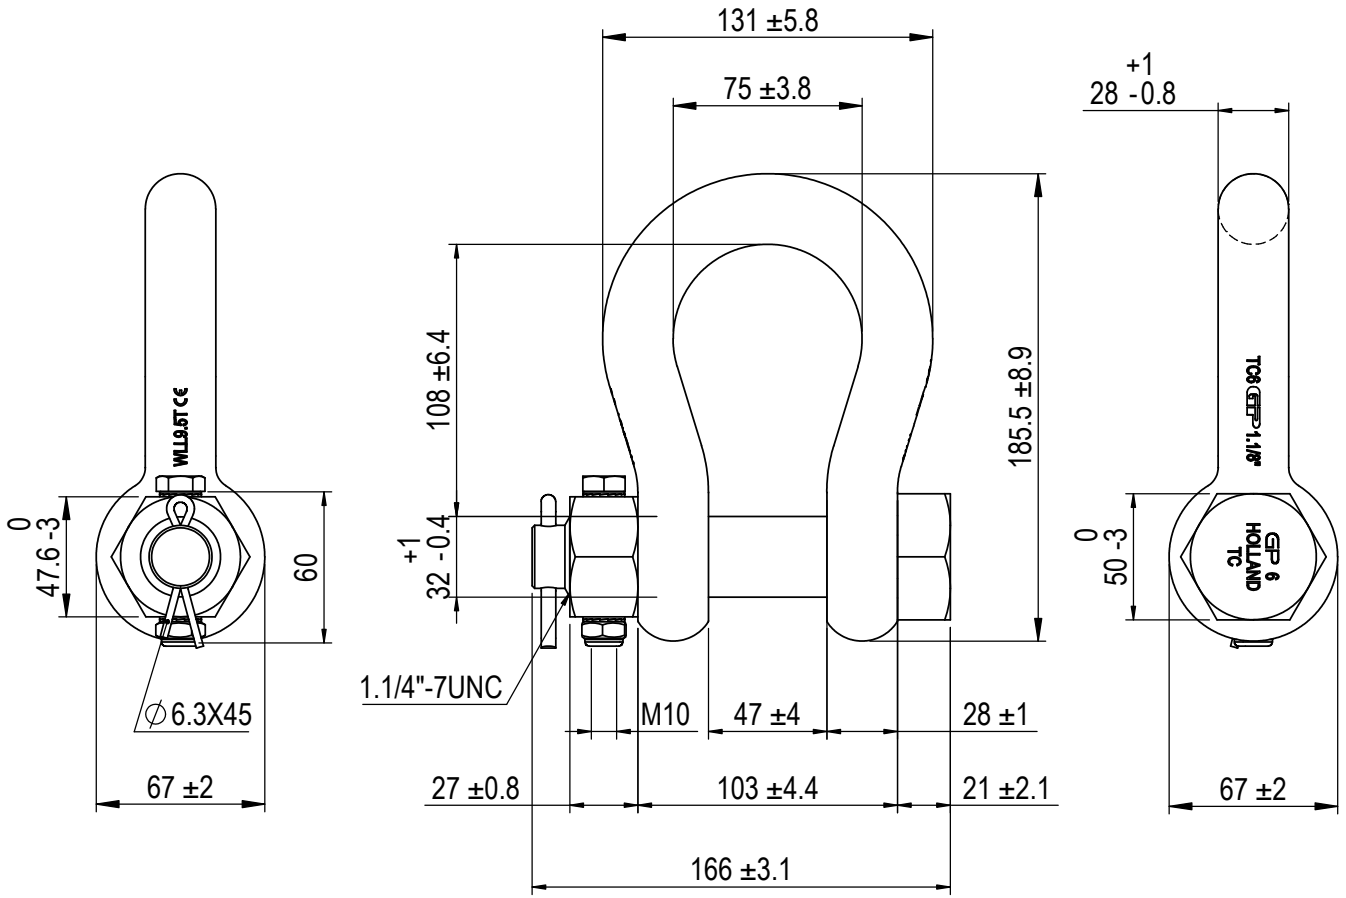

Green Pin® Bow Shackle FN
 Group : G-4143
 Part : GPGHMB28FN
 WLL : 9.5t

We reserve the right to make amendments on specifications in this drawing without prior notification.

Rev.	Description	Date	Drawn
0	First Issue	2022-1-1	DL

Green Pin®
 P.O. Box 57, 3360 AB Sliedrecht (The Netherlands)
 Industrieweg 6, 3361 HJ Sliedrecht
 Tel. +31(0)184-413300 www.greenpin.com

Title Green Pin® Bow Shackle FN		Remark G-4143 GPGHMB28FN		Format A4	 
Standard bow shackle with safety bolt and fixed nut				Scale 1:3	
				Drawing number 5160	Rev. O