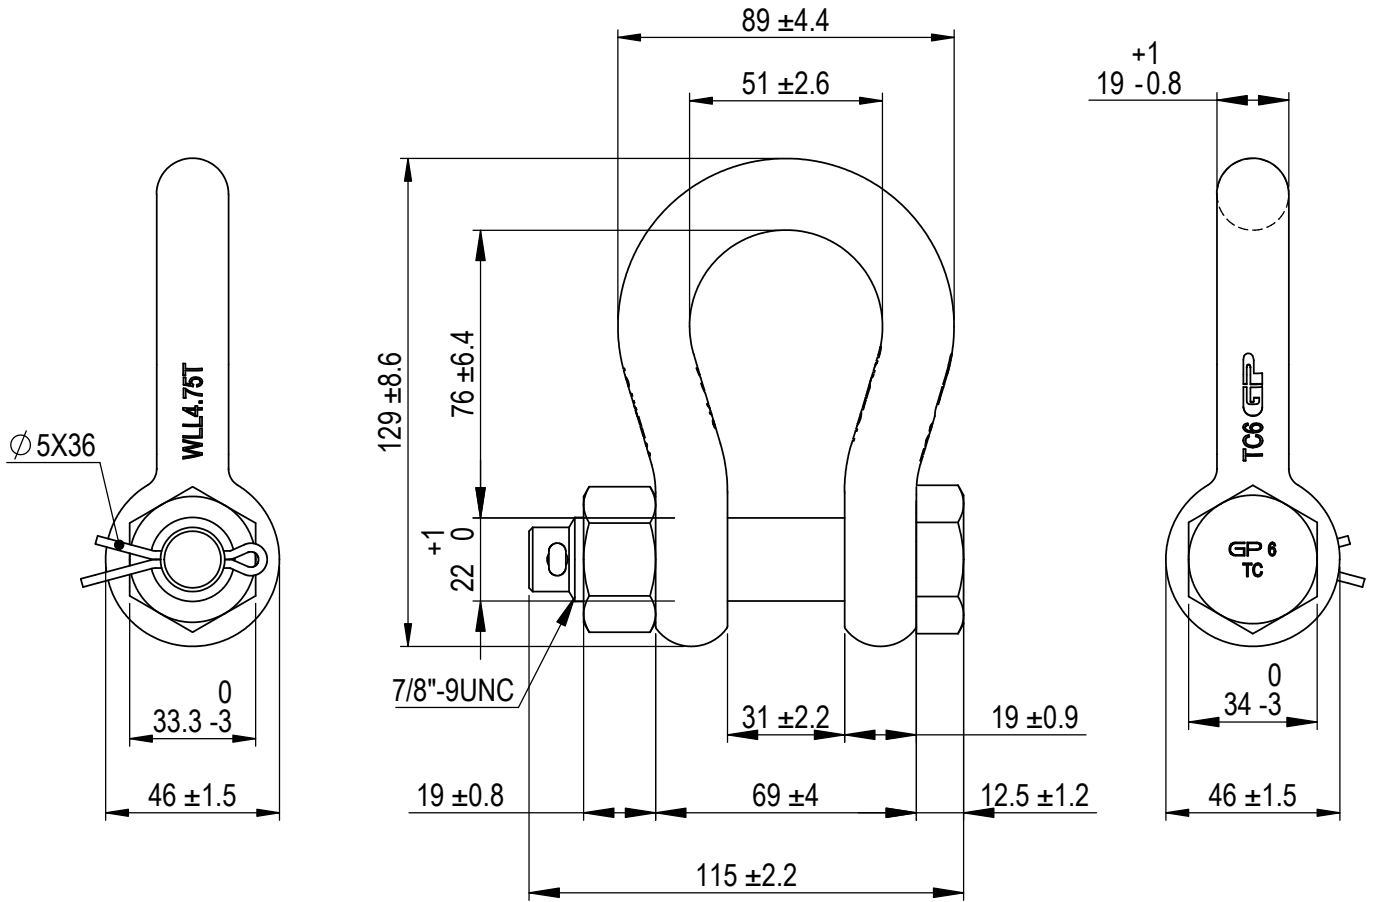

Green Pin® Bow Shackle BN
 Group : G-4163
 Part : GPGHMB19
 WLL : 4.75t

We reserve the right to make amendments on specifications in this drawing without prior notification.

Rev.	Description	Date	Drawn
A	Drawing updated	2022-1-1	DL
0	First Issue	31-07-09	H.T.

Green Pin®
 P.O. Box 57, 3360 AB Sliedrecht (The Netherlands)
 Industrieweg 6, 3361 HJ Sliedrecht
 Tel. +31(0)184-413300 www.greenpin.com

Format A4
 Scale 1:2

Drawing number 5006
 Rev. A

Title **Green Pin® Bow Shackle BN**
 Standard bow shackle with safety bolt