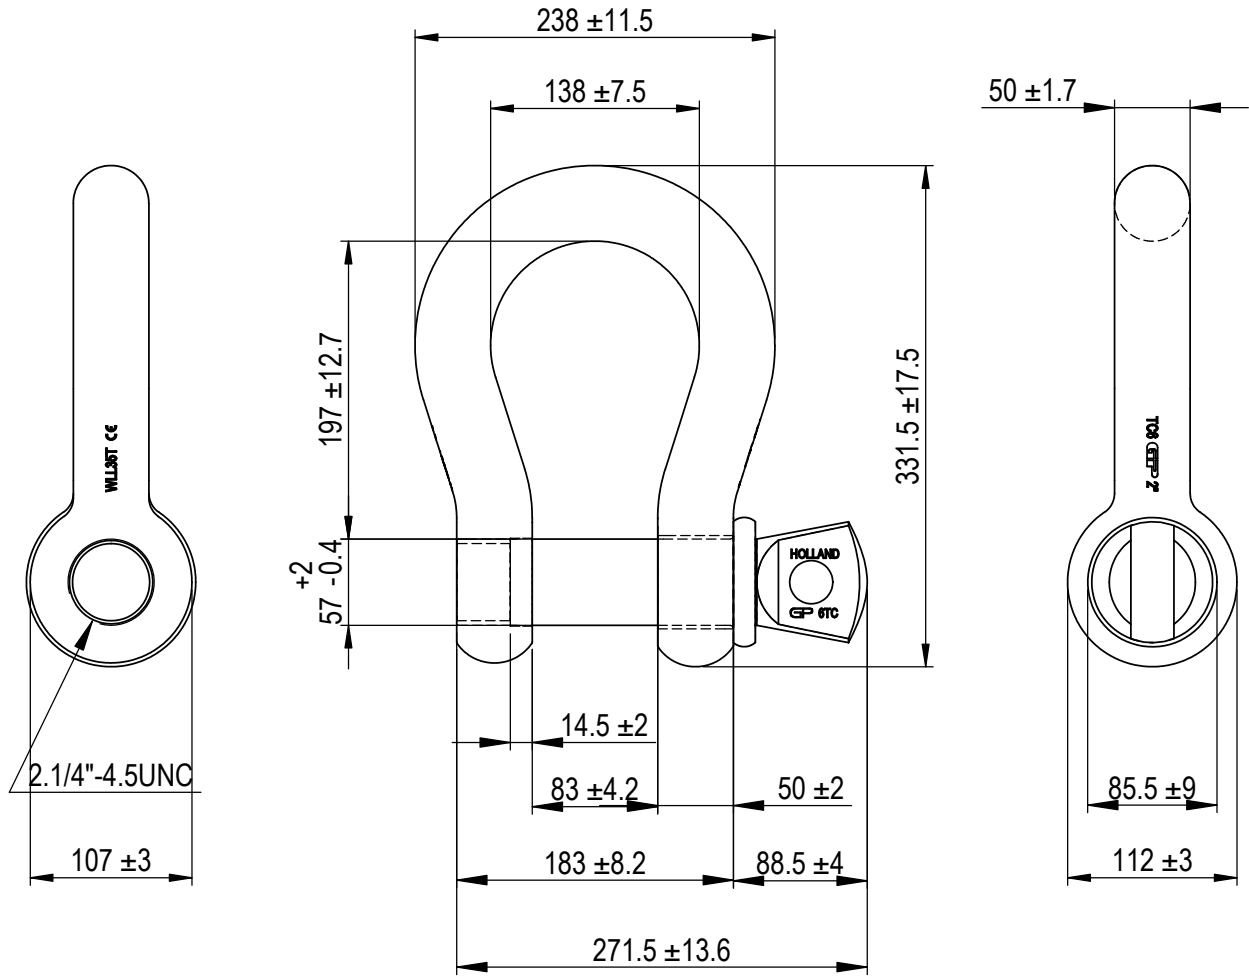

Green Pin® Bow Shackle SC
 Group : G-4161
 Part : GPGHBB50
 WLL : 35t

We reserve the right to make amendments on specifications in this drawing without prior notification.

Rev.	Description	Date	Drawn
B	Drawing updated	2022-1-1	DL
A	Chamber in eye	13-10-11	H.T.
0	First Issue	31-07-09	H.T.

P.O. Box 57, 3360 AB Sliedrecht (The Netherlands)
 Industrieweg 6, 3361 HJ Sliedrecht
 Tel. +31(0)184-413300 www.greenpin.com

Format	A4		
Scale	1:5		
Drawing number		Rev.	
5065		B	

Title **Green Pin® Bow Shackle SC**
 Standard bow shackle with screw collar pin