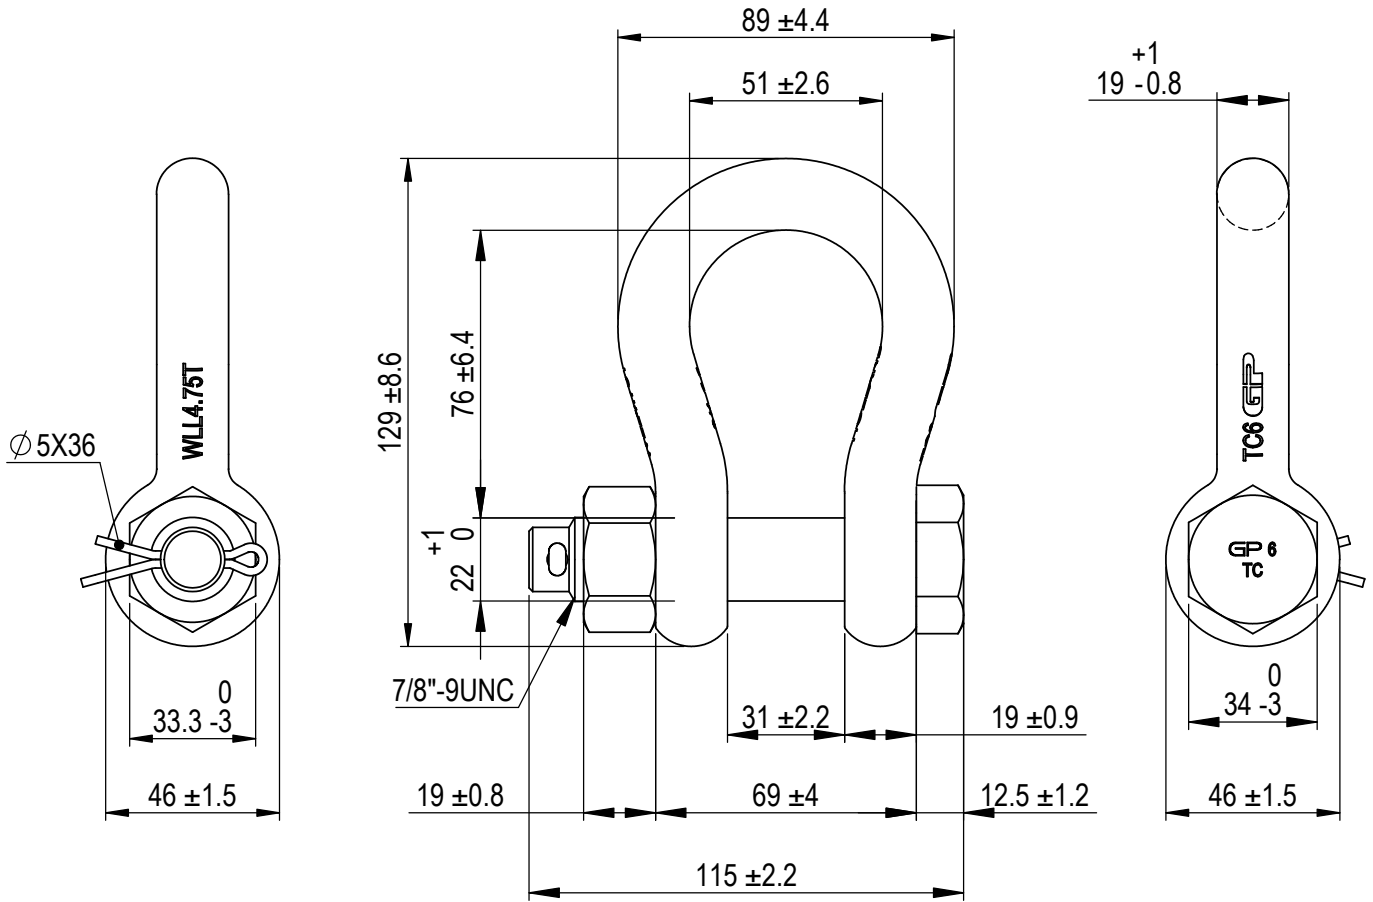

Green Pin® Bow Shackle NS9415 BN
 Group : G-4163BG
 Part : GPGHMBHDG19
 WLL : 4.75t

We reserve the right to make amendments on specifications in this drawing without prior notification.

| Rev. | Description | Date | Drawn |
|------|-------------|----------|-------|
| 0 | First Issue | 2022/7/1 | DL |

P.O. Box 57, 3360 AB Sliedrecht (The Netherlands)
 Industrieweg 6, 3361 HJ Sliedrecht
 Tel. +31(0)184-413300 www.greenpin.com

| | | | |
|----------------|------|------|---|
| Format | A4 | | |
| Scale | 1:2 | | |
| Drawing number | 6922 | Rev. | 0 |

Title **Green Pin® Bow Shackle NS9415 BN**
 Standard bow shackle with safety bolt

Remark
 G-4163BG
 GPGHMBHDG19