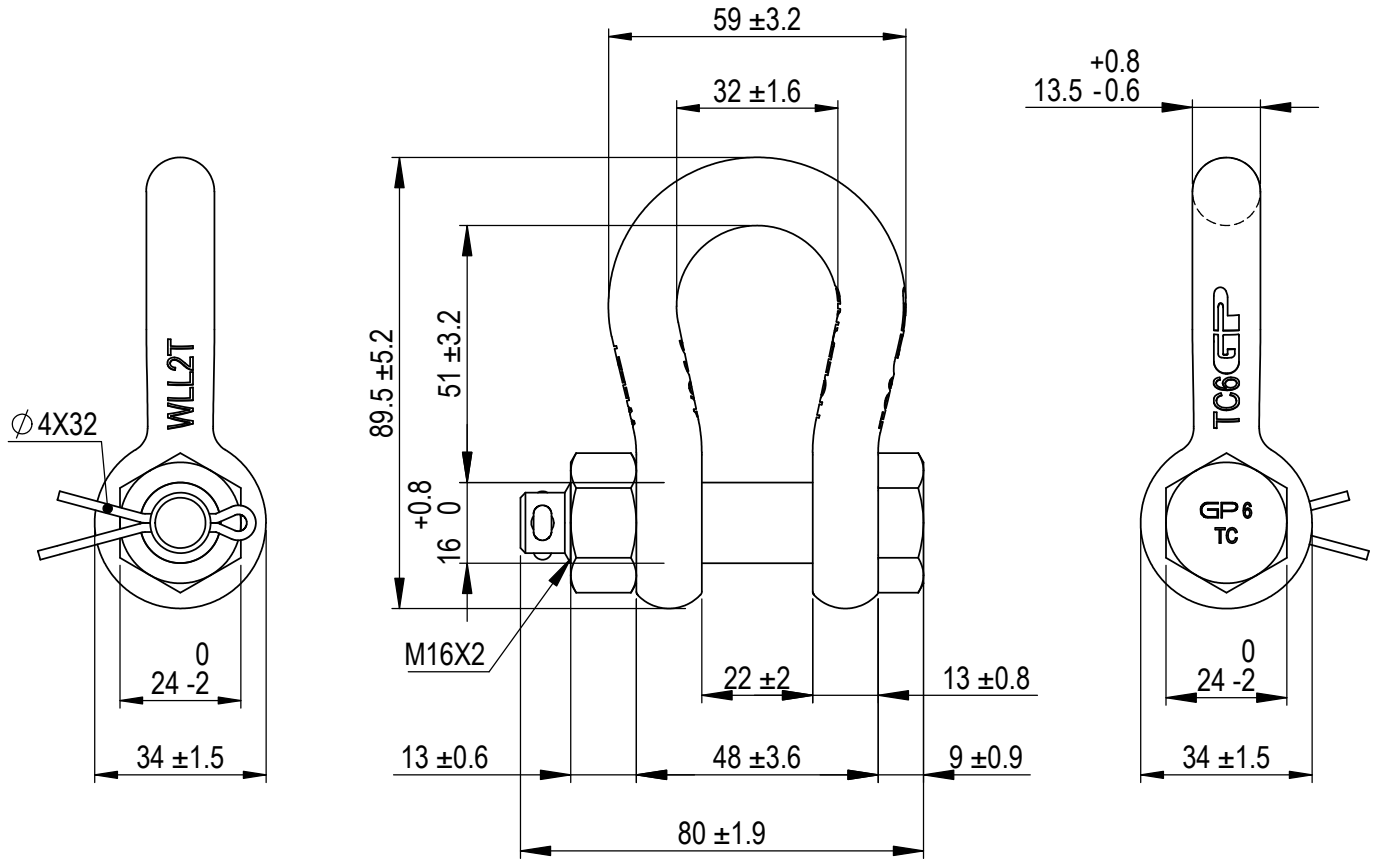

Green Pin® Bow Shackle NS9415 BN
 Group : G-4163BG
 Part : GPGHMBHDG13
 WLL : 2t

We reserve the right to make amendments on specifications in this drawing without prior notification.

Rev.	Description	Date	Drawn
0	First Issue	2022/7/1	DL

P.O. Box 57, 3360 AB Sliedrecht (The Netherlands)
 Industrieweg 6, 3361 HJ Sliedrecht
 Tel. +31(0)184-413300 www.greenpin.com

Format	A4		
Scale	1:1.5		
Drawing number	6920	Rev.	0

Title **Green Pin® Bow Shackle NS9415 BN**
 Standard bow shackle with safety bolt