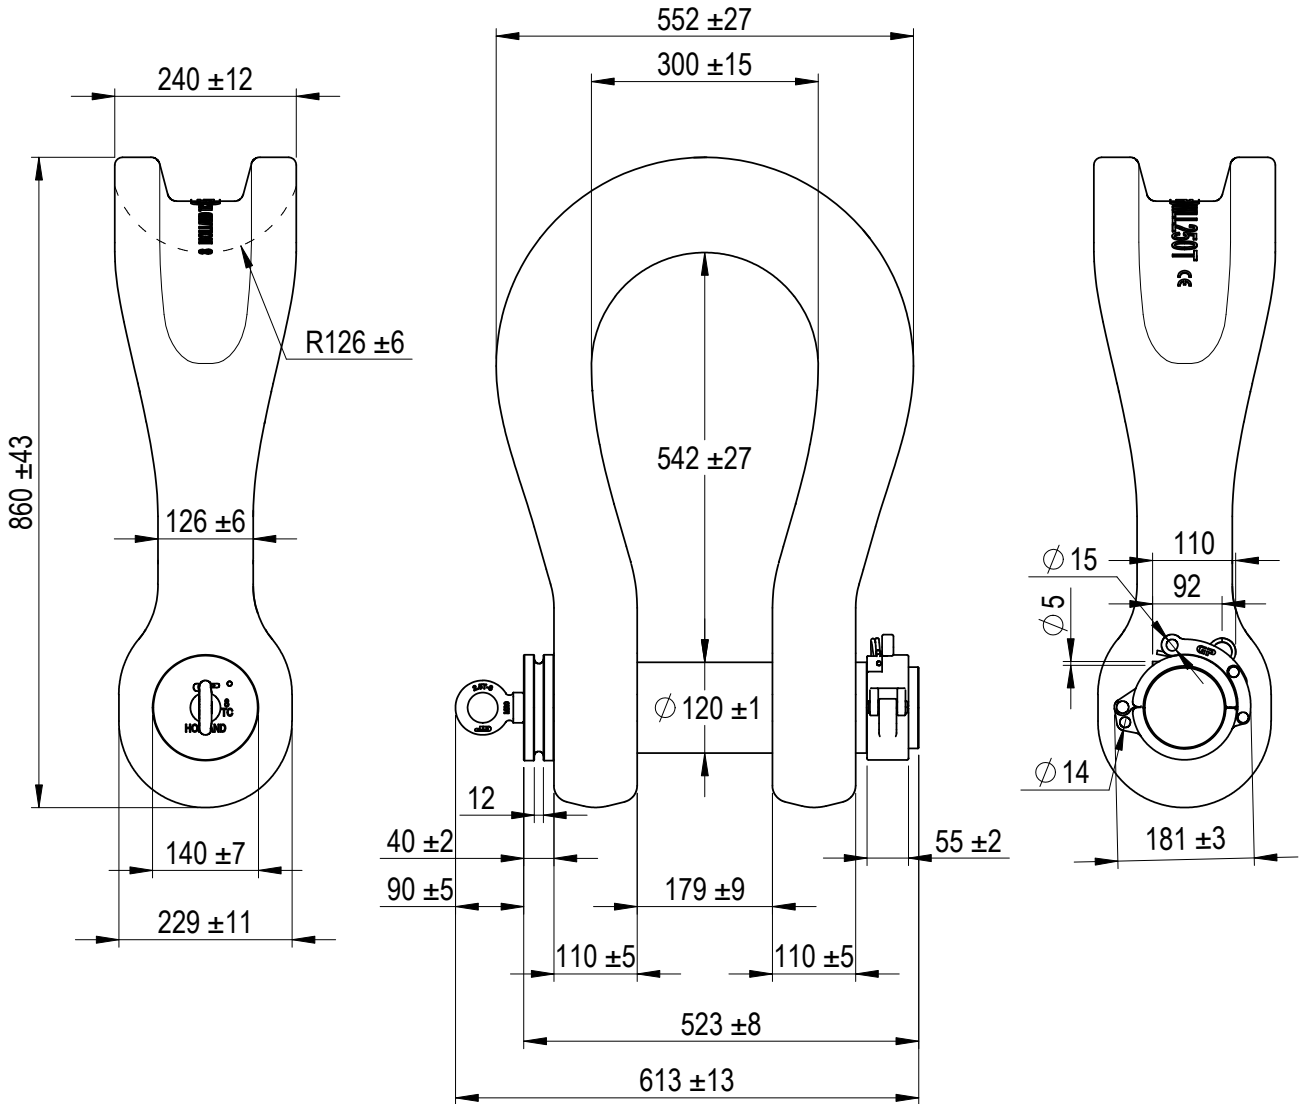

Green Pin® Locking Clamp ROV Sling Shackle

Group : P-6065

Part : SLGPF0250ROVRLLC

WLL : 250t

We reserve the right to make amendments on specifications in this drawing without prior notification.

Rev.	Description	Date	Drawn
O	First Issue	01-07-2021	DL

P.O. Box 57, 3360 AB Sliedrecht (The Netherlands)
 Industrieweg 6, 3361 HJ Sliedrecht
 Tel. +31(0)184-413300 www.greenpin.com

Format	A4		
Scale	1:10		
Drawing number	5579	Rev.	O

Title **Green Pin® Locking Clamp ROV Sling Shackle**
 Release ROV Sling shackle (grade 8) with locking clamp