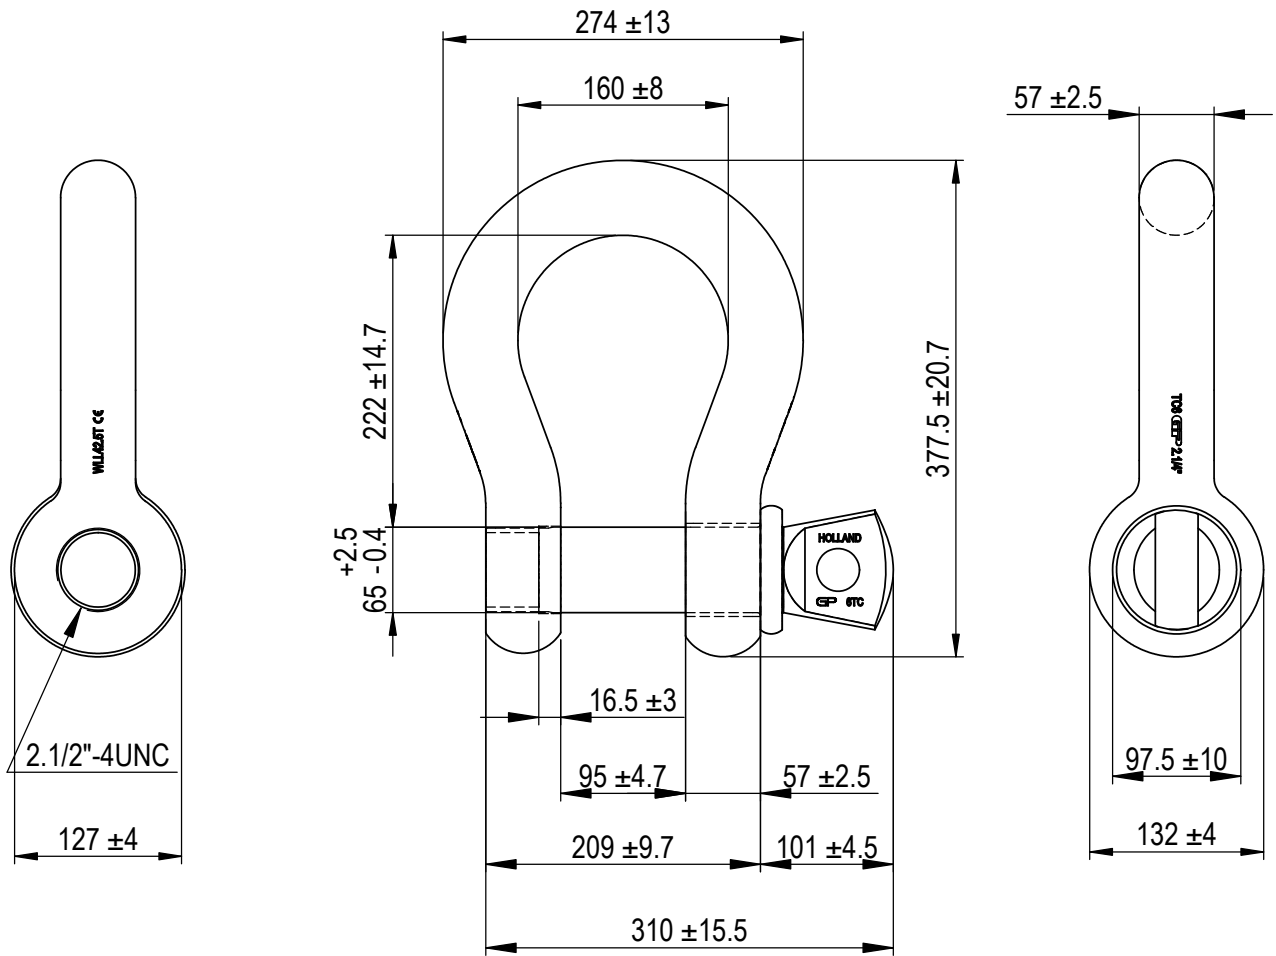

Green Pin® Bow Shackle SC
 Group : G-4161
 Part : GPGHBB57
 WLL : 42.5t

We reserve the right to make amendments on specifications in this drawing without prior notification.

Rev.	Description	Date	Drawn
B	Drawing updated	2022-1-1	DL
A	Chamber in eye	13-10-11	H.T.
0	First Issue	31-07-09	H.T.

P.O. Box 57, 3360 AB Sliedrecht (The Netherlands)
 Industrieweg 6, 3361 HJ Sliedrecht
 Tel. +31(0)184-413300 www.greenpin.com

Format	A4		
Scale	1:5.75		
Drawing number			
5066			
Rev.		B	

Title **Green Pin® Bow Shackle SC**
 Standard bow shackle with screw collar pin