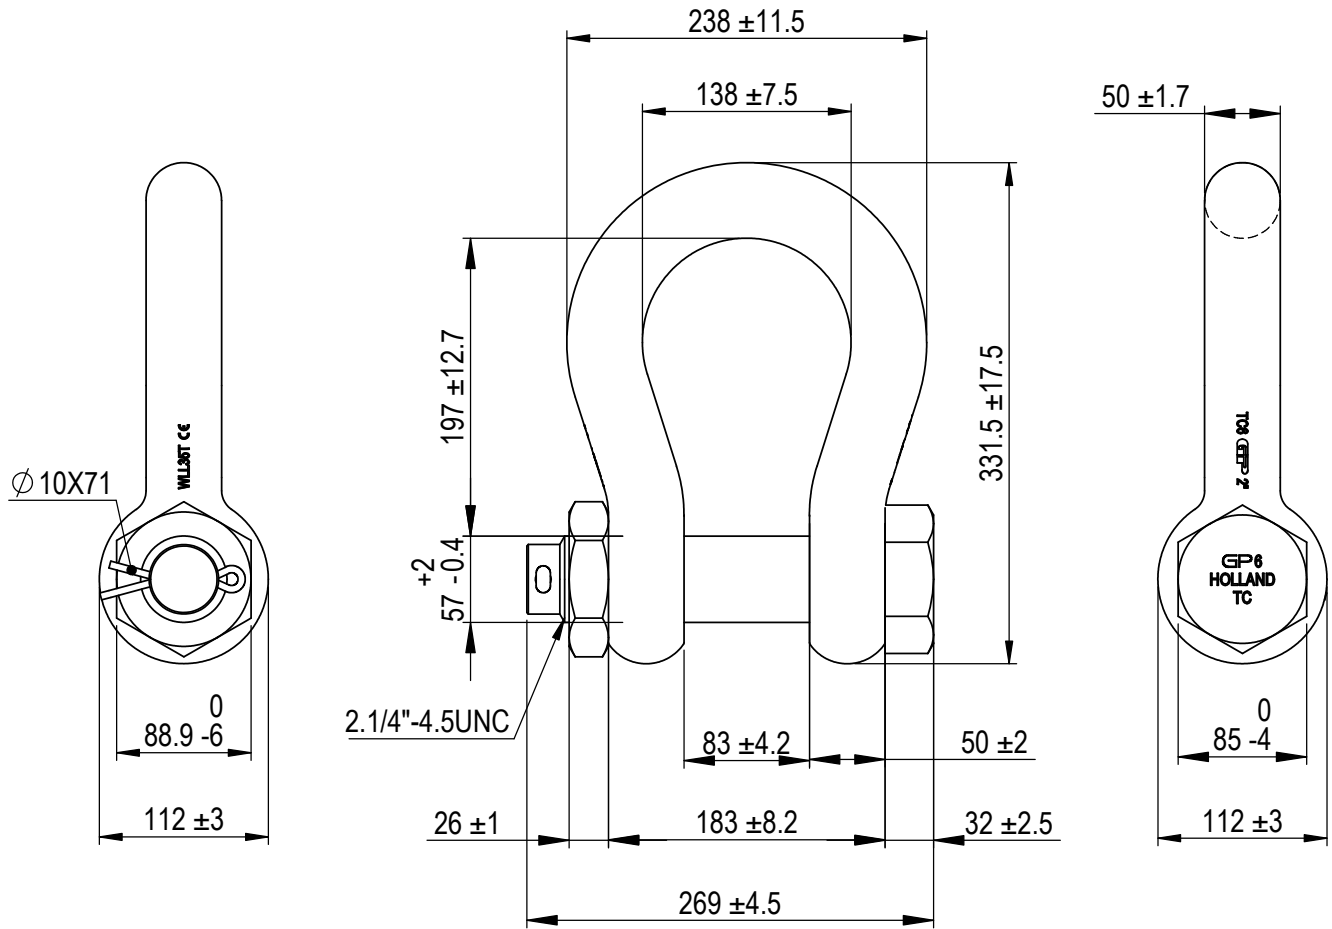

Green Pin® Bow Shackle BN  
 Group : G-4163  
 Part : GPGHMB50  
 WLL : 35t

We reserve the right to make amendments on specifications in this drawing without prior notification.

Rev.	Description	Date	Drawn
A	Drawing updated	2022-1-1	DL
0	First Issue	31-07-09	H.T.

**Green Pin®**  
 P.O. Box 57, 3360 AB Sliedrecht (The Netherlands)  
 Industrieweg 6, 3361 HJ Sliedrecht  
 Tel. +31(0)184-413300 www.greenpin.com

Title <b>Green Pin® Bow Shackle BN</b> Standard bow shackle with safety bolt		Remark G-4163 GPGHMB50		Format <b>A4</b>	 
				Scale <b>1:5</b>	
				Drawing number <b>5014</b>	Rev. <b>A</b>