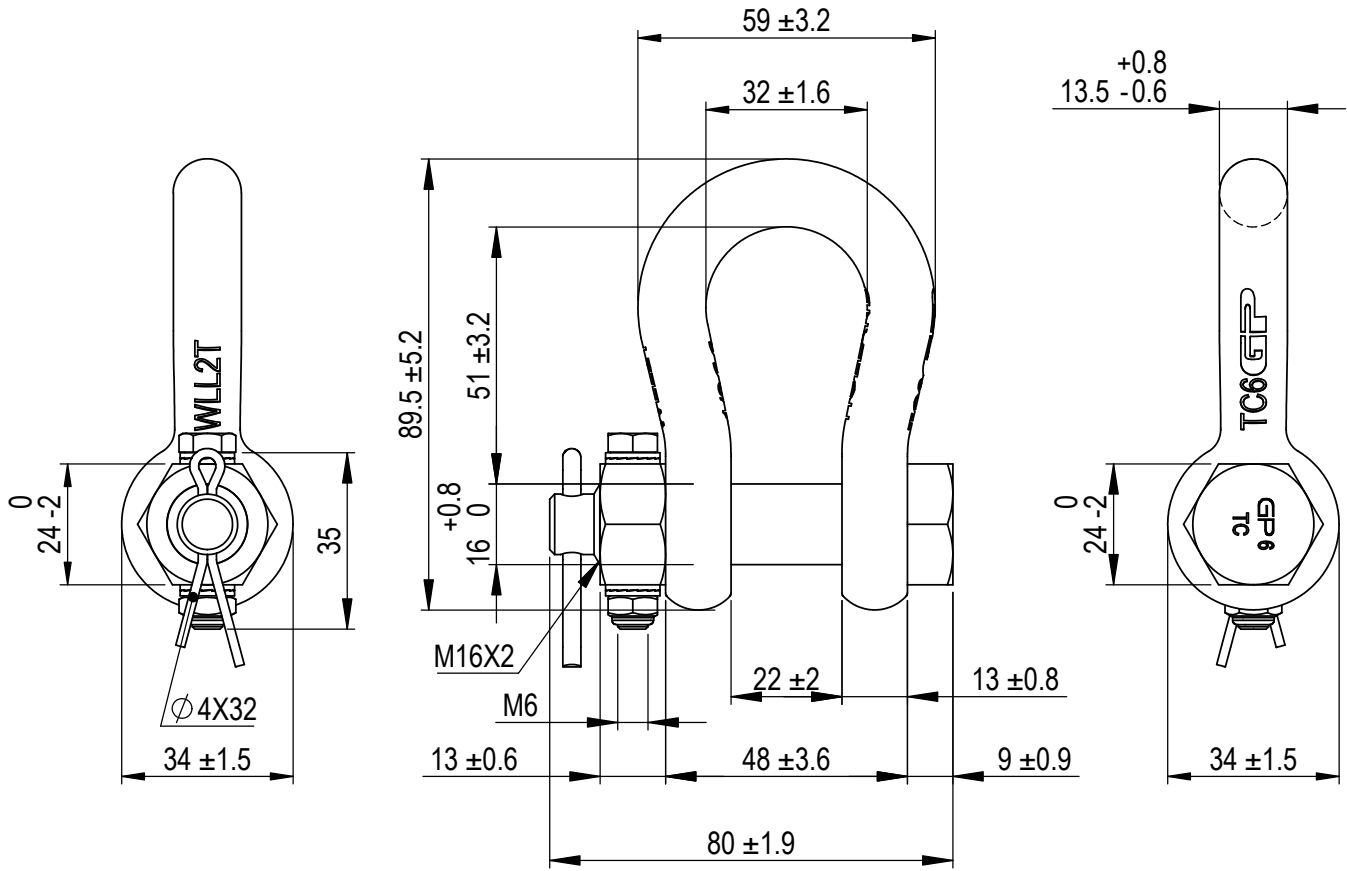

Green Pin® Bow Shackle FN  
 Group : G-4143  
 Part : GPGHMB13FN  
 WLL : 2t

We reserve the right to make amendments on specifications in this drawing without prior notification.

Rev.	Description	Date	Drawn
0	First Issue	2022-1-1	DL

**Green Pin®**  
 P.O. Box 57, 3360 AB Sliedrecht (The Netherlands)  
 Industrieweg 6, 3361 HJ Sliedrecht  
 Tel. +31(0)184-413300 www.greenpin.com

Title <b>Green Pin® Bow Shackle FN</b>		Remark G-4143 GPGHMB13FN	
Standard bow shackle with safety bolt and fixed nut		Drawing number 5155	
		Rev. O	

Format	A4	
Scale	1:1.5	
Drawing number		Rev.
5155		O