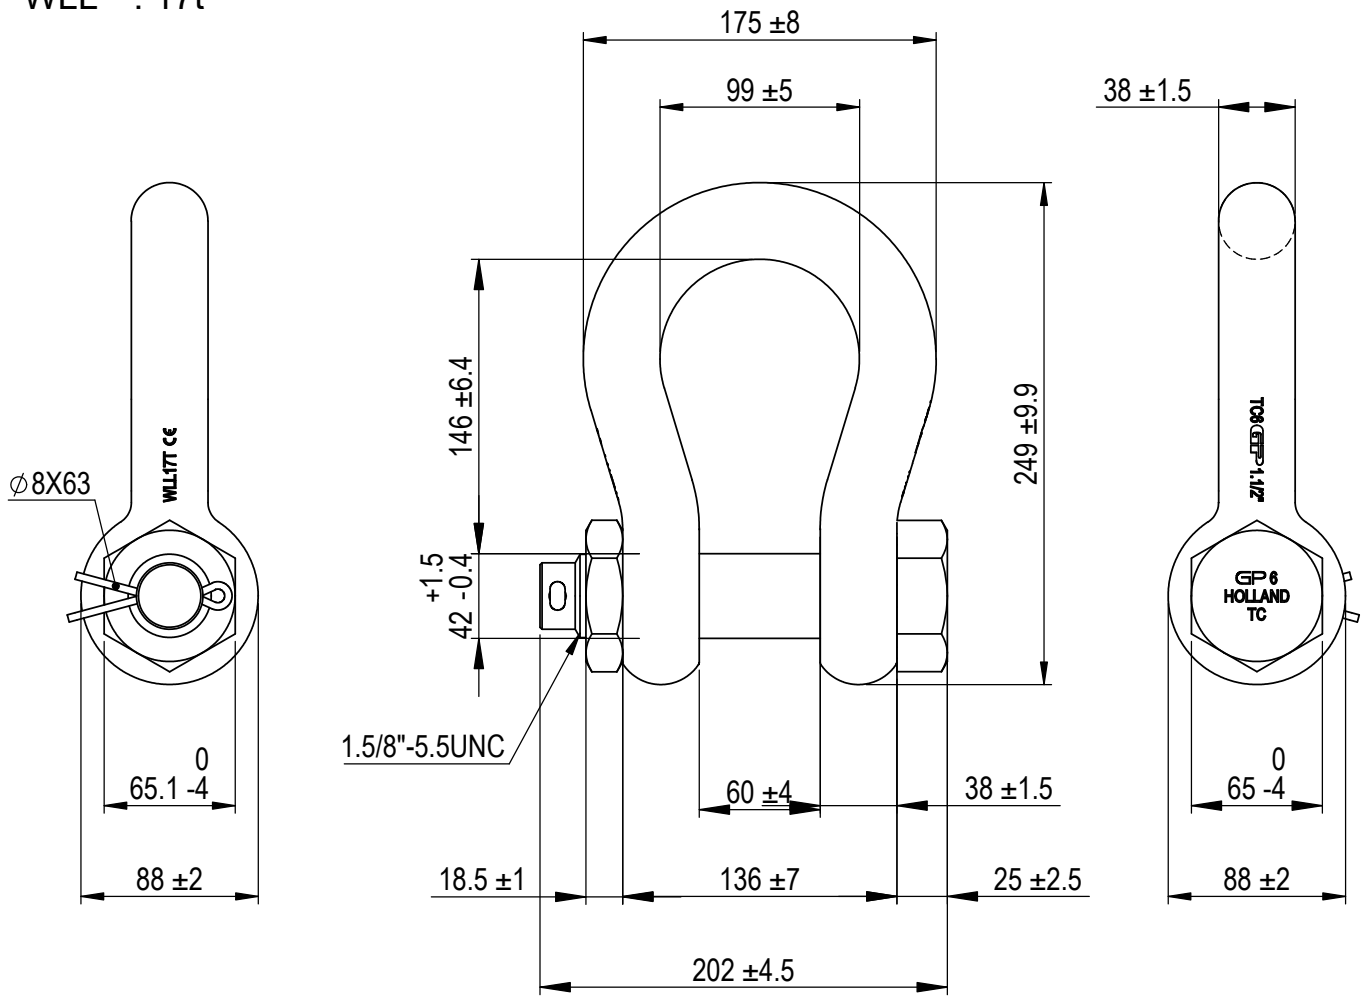

Green Pin® Bow Shackle BN  
 Group : G-4163  
 Part : GPGHMB38  
 WLL : 17t

We reserve the right to make amendments on specifications in this drawing without prior notification.

Rev.	Description	Date	Drawn
A	Drawing updated	2022-1-1	DL
0	First Issue	31-07-09	H.T.

P.O. Box 57, 3360 AB Sliedrecht (The Netherlands)  
 Industrieweg 6, 3361 HJ Sliedrecht  
 Tel. +31(0)184-413300 www.greenpin.com

Format	A4	
Scale	1:3.75	
Drawing number	5012	Rev.
		A

Title **Green Pin® Bow Shackle BN**  
 Standard bow shackle with safety bolt