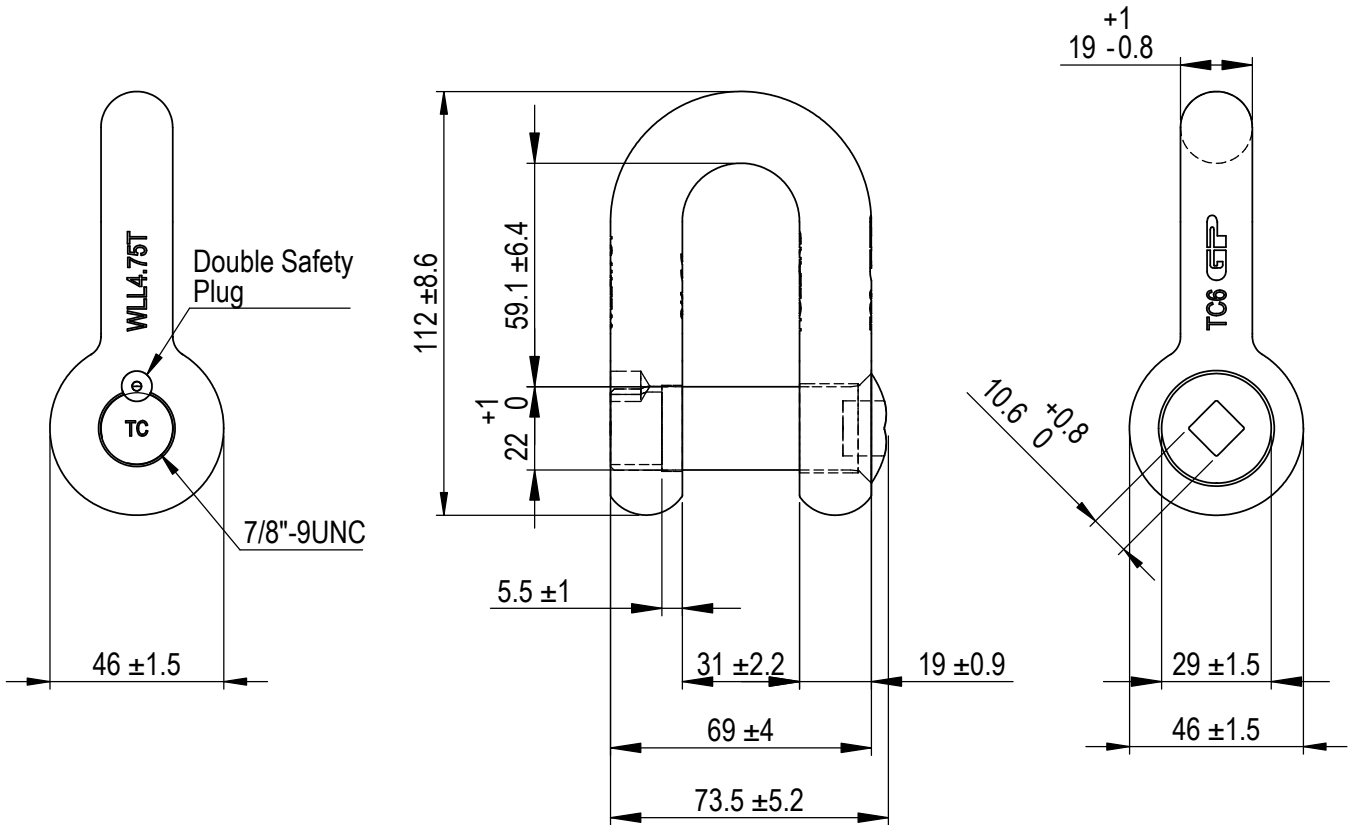

Green Pin® Fishing Dee Shackle FP DSP

Group : G-4139

Part : GPGDVV19DS

WLL : 4.75t

We reserve the right to make amendments on specifications in this drawing without prior notification.

Rev.	Description	Date	Drawn
A	Typo was corrected	2022/10/10	DL
0	First Issue	2020/11/1	DL

P.O. Box 57, 3360 AB Sliedrecht (The Netherlands)
Industrieweg 6, 3361 HJ Sliedrecht
Tel. +31(0)184-413300 www.greenpin.com

Format	A4		
Scale	1:2		
Drawing number		Rev.	
5217		A	

Title **Green Pin® Fishing Dee Shackle FP DSP**
Dee shackle with square sunken hole screw pin (flush) and double safety plug