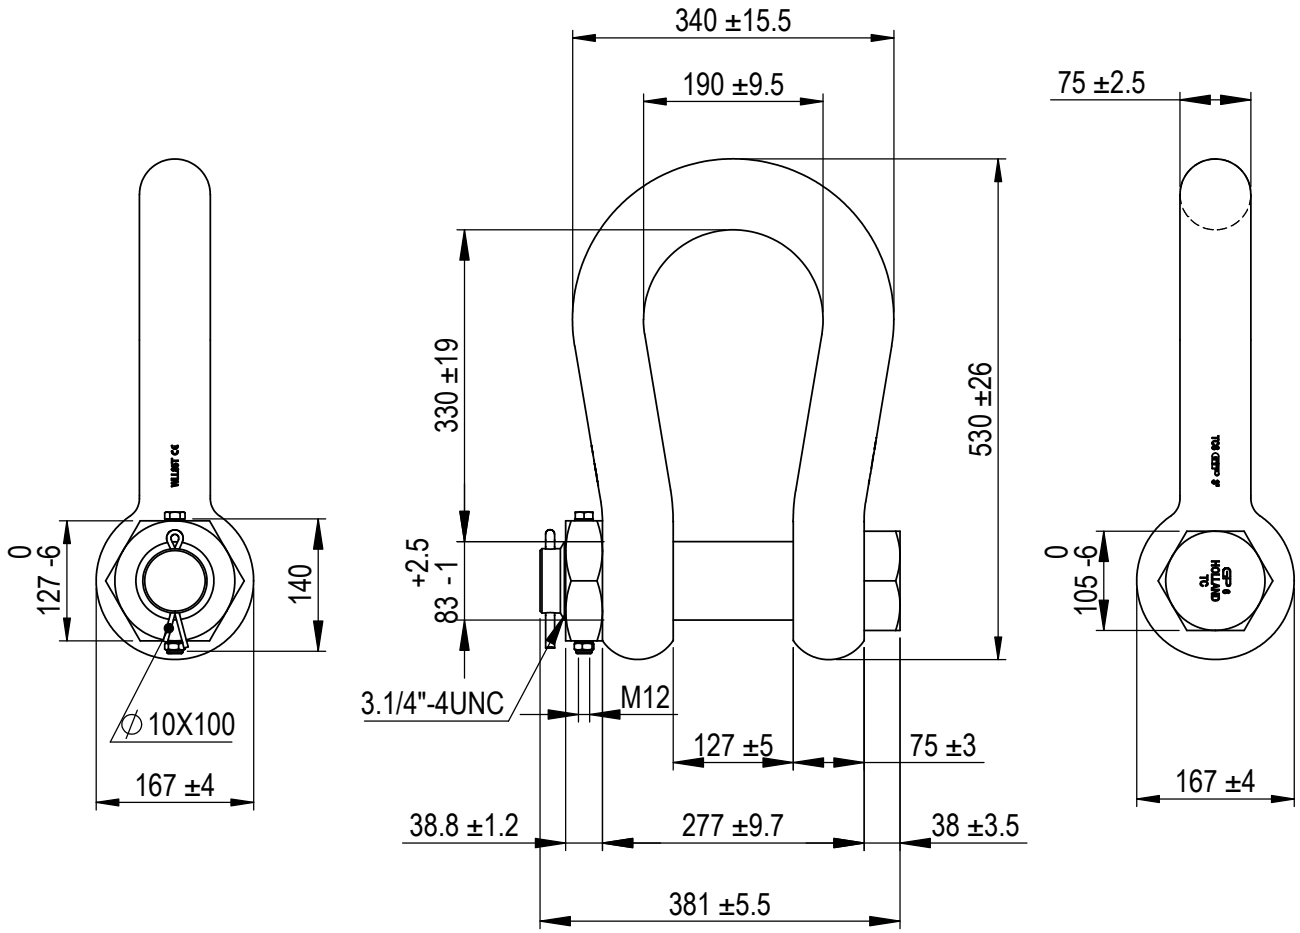

Green Pin® Bow Shackle FN
 Group : G-4143
 Part : GPGHMB75FN
 WLL : 85t

We reserve the right to make amendments on specifications in this drawing without prior notification.

Rev.	Description	Date	Drawn
0	First Issue	2022-1-1	DL

Green Pin®
 P.O. Box 57, 3360 AB Sliedrecht (The Netherlands)
 Industrieweg 6, 3361 HJ Sliedrecht
 Tel. +31(0)184-413300 www.greenpin.com

Title Green Pin® Bow Shackle FN Standard bow shackle with safety bolt and fixed nut		Remark G-4143 GPGHMB75FN		Format A4 Scale 1:8	 
			Drawing number 5168	Rev. 0	