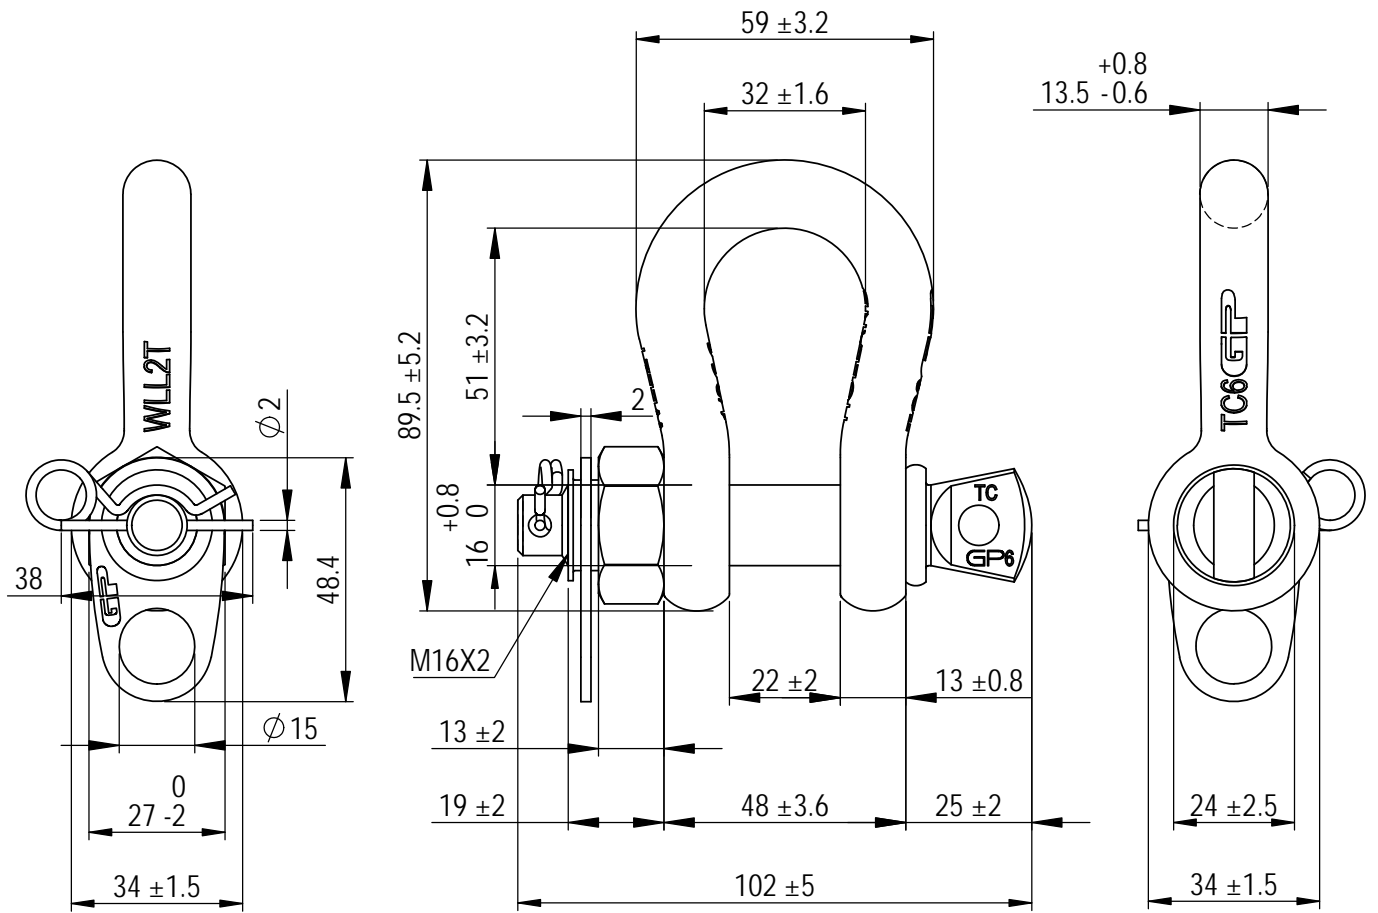

Green Pin® Catch Bow Shackle BN
 Group : G-4163H
 Part : GPGHMB13H
 WLL : 2t

We reserve the right to make amendments on specifications in this drawing without prior notification.

Rev.	Description	Date	Drawn
0	First Issue	2022-3-1	DL

Green Pin®
 P.O. Box 57, 3360 AB Sliedrecht (The Netherlands)
 Industrieweg 6, 3361 HJ Sliedrecht
 Tel. +31(0)184-413300 www.greenpin.com

Title	Green Pin® Catch Bow Shackle BN Standard catch bow shackle with safety bolt	Remark	G-4163H GPGHMB13H	Format	A4	Drawing number	Rev.
				Scale	1:1.5		