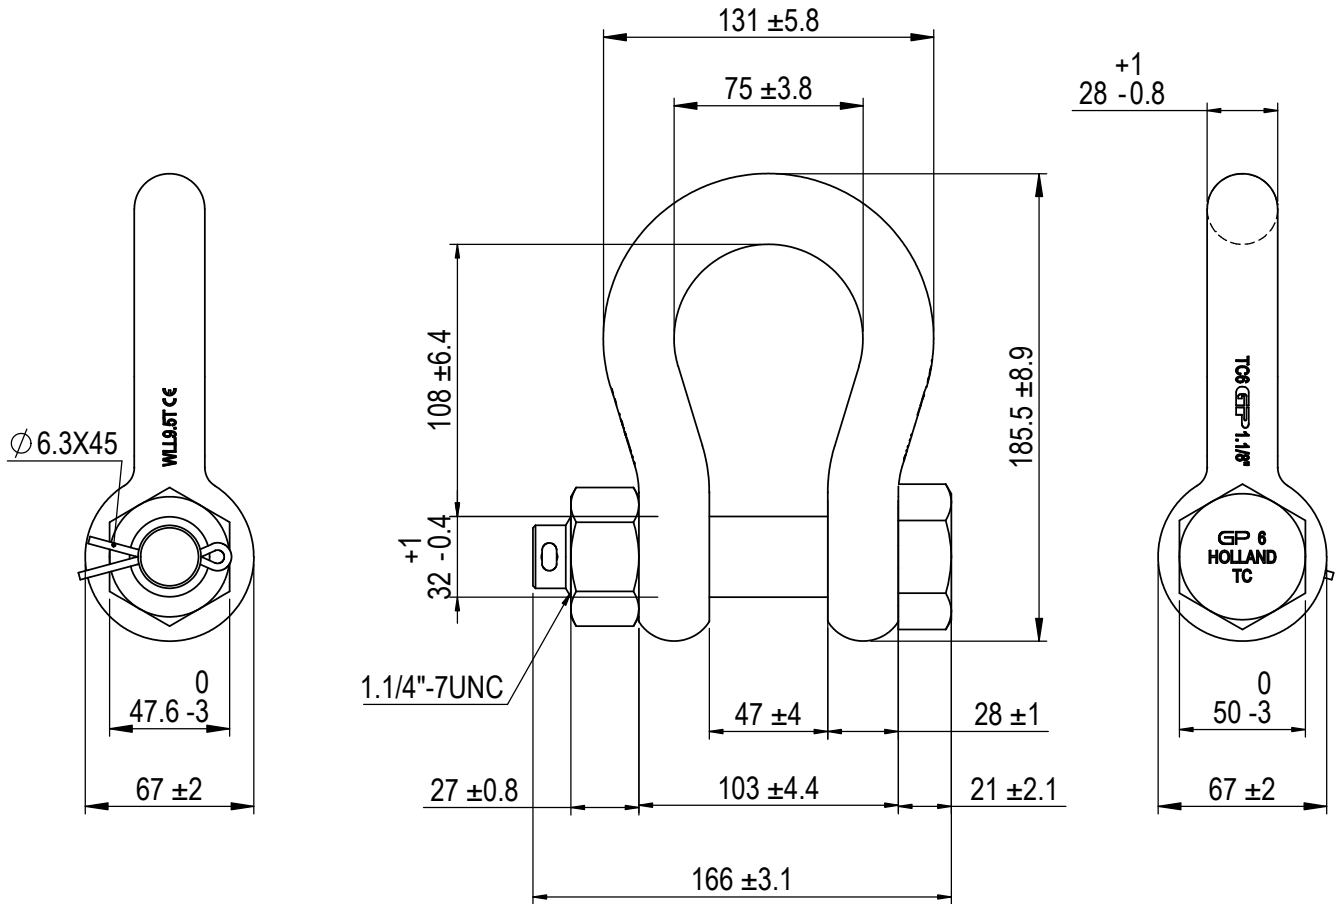

Green Pin® Bow Shackle NS9415 BN
 Group : G-4163BG
 Part : GPGHMBHDG28
 WLL : 9.5t

We reserve the right to make amendments on specifications in this drawing without prior notification.

Rev.	Description	Date	Drawn
0	First Issue	2022/7/1	DL

P.O. Box 57, 3360 AB Sliedrecht (The Netherlands)
 Industrieweg 6, 3361 HJ Sliedrecht
 Tel. +31(0)184-413300 www.greenpin.com

Format	A4	
Scale	1:3	

Title	Green Pin® Bow Shackle NS9415 BN Standard bow shackle with safety bolt	Remark	G-4163BG GPGHMBHDG28	Drawing number	6925	Rev.	0
-------	---	--------	-------------------------	----------------	------	------	---