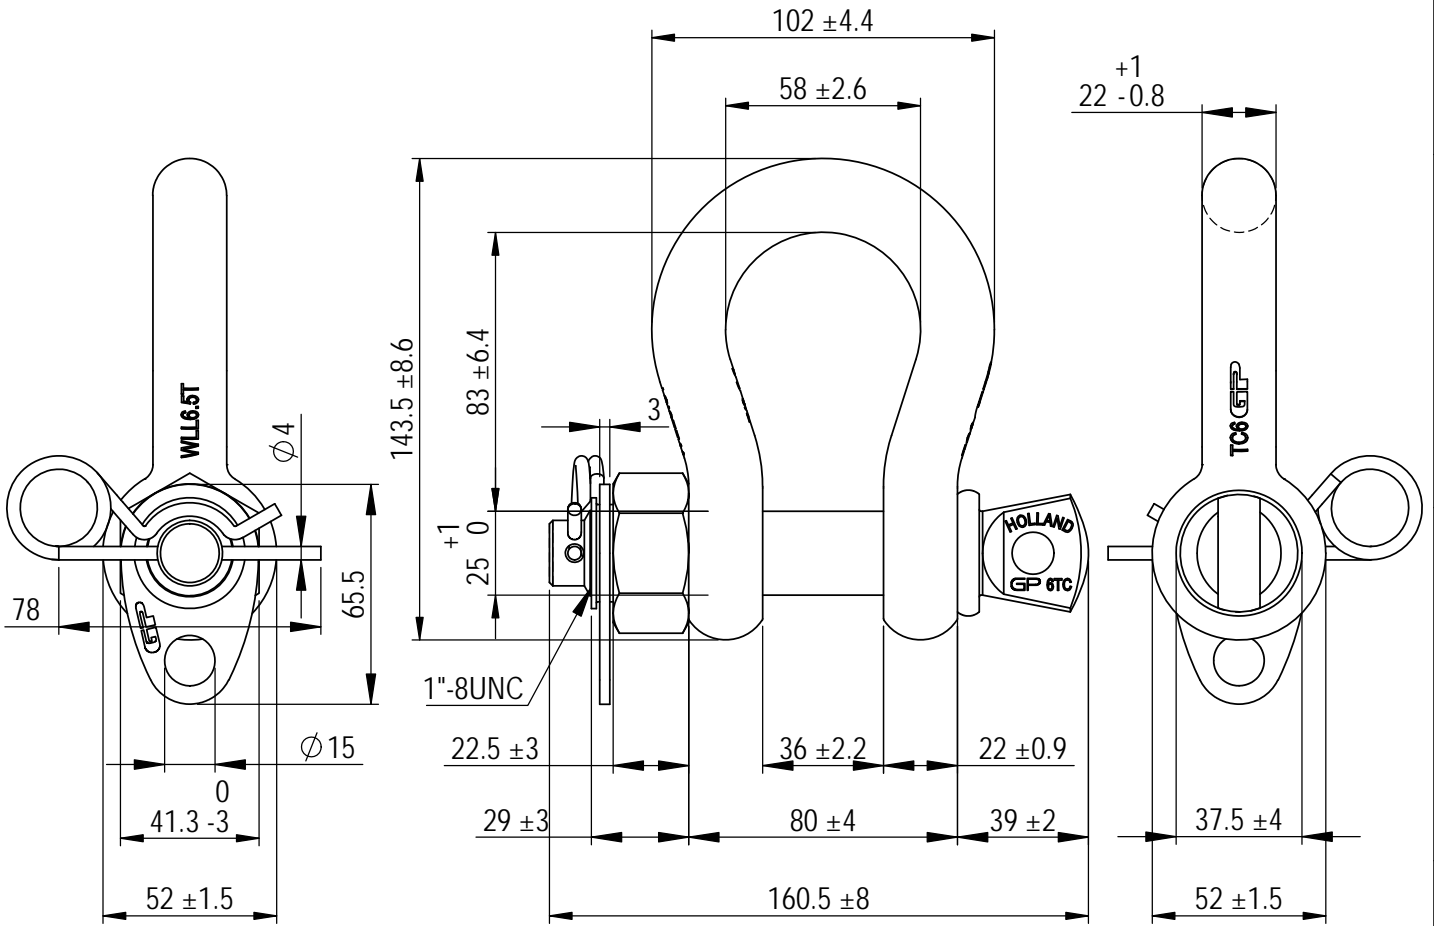

Green Pin® Catch Bow Shackle BN  
 Group : G-4163H  
 Part : GPGHMB22H  
 WLL : 6.5t

We reserve the right to make amendments on specifications in this drawing without prior notification.

Rev.	Description	Date	Drawn
0	First Issue	2022-3-1	DL

P.O. Box 57, 3360 AB Sliedrecht (The Netherlands)  
 Industrieweg 6, 3361 HJ Sliedrecht  
 Tel. +31(0)184-413300 www.greenpin.com

Format	A4		
Scale	1:2.25		
Drawing number			
6003			
Rev.		0	

Title **Green Pin® Catch Bow Shackle BN**  
 Standard catch bow shackle with safety bolt