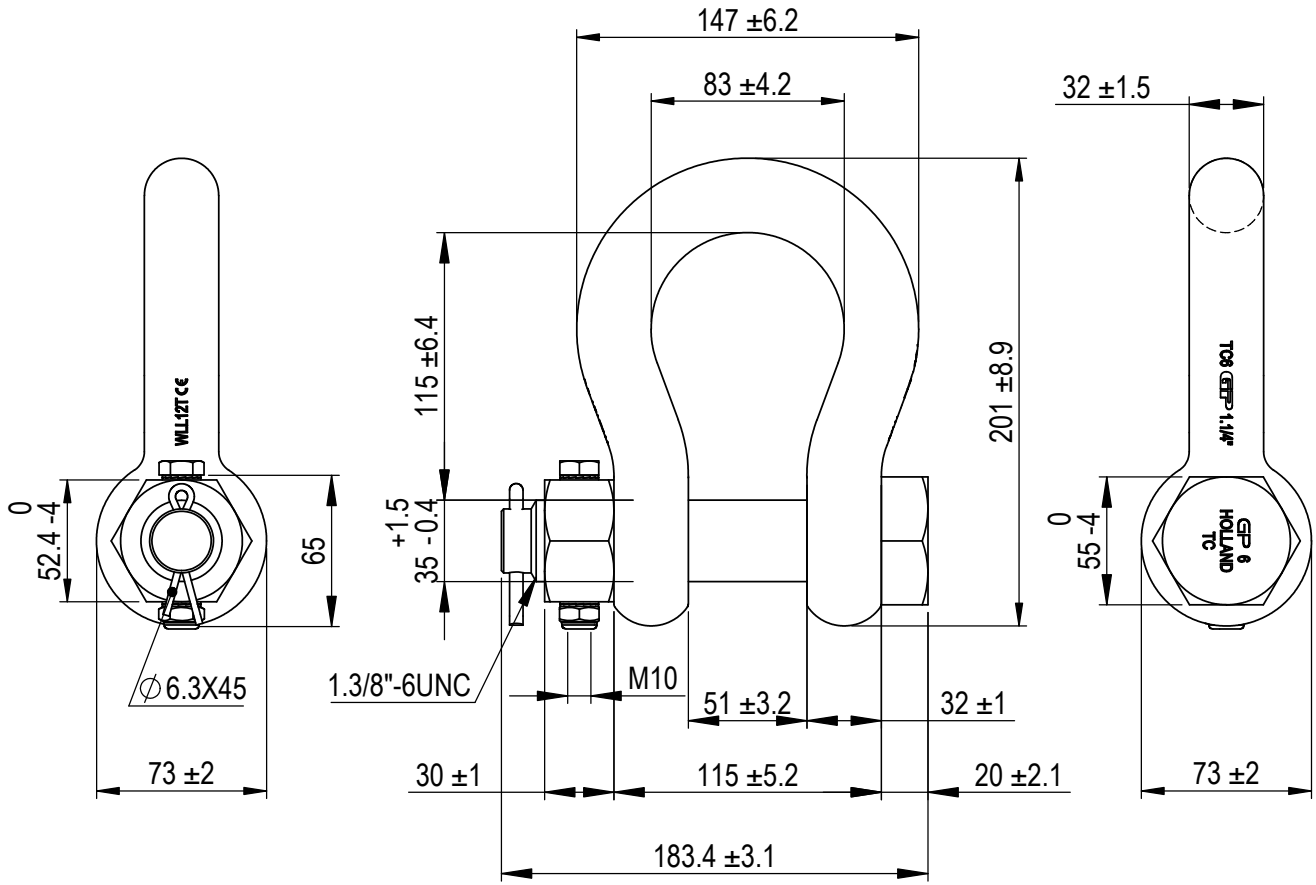

Green Pin® Bow Shackle FN
 Group : G-4143
 Part : GPGHMB32FN
 WLL : 12t

We reserve the right to make amendments on specifications in this drawing without prior notification.

Rev.	Description	Date	Drawn
0	First Issue	2022-1-1	DL

Green Pin®
 P.O. Box 57, 3360 AB Sliedrecht (The Netherlands)
 Industrieweg 6, 3361 HJ Sliedrecht
 Tel. +31(0)184-413300 www.greenpin.com

Title Green Pin® Bow Shackle FN Standard bow shackle with safety bolt and fixed nut		Remark G-4143 GPGHMB32FN		Format A4	
				Scale 1:3.25	
				Drawing number 5161	Rev. 0