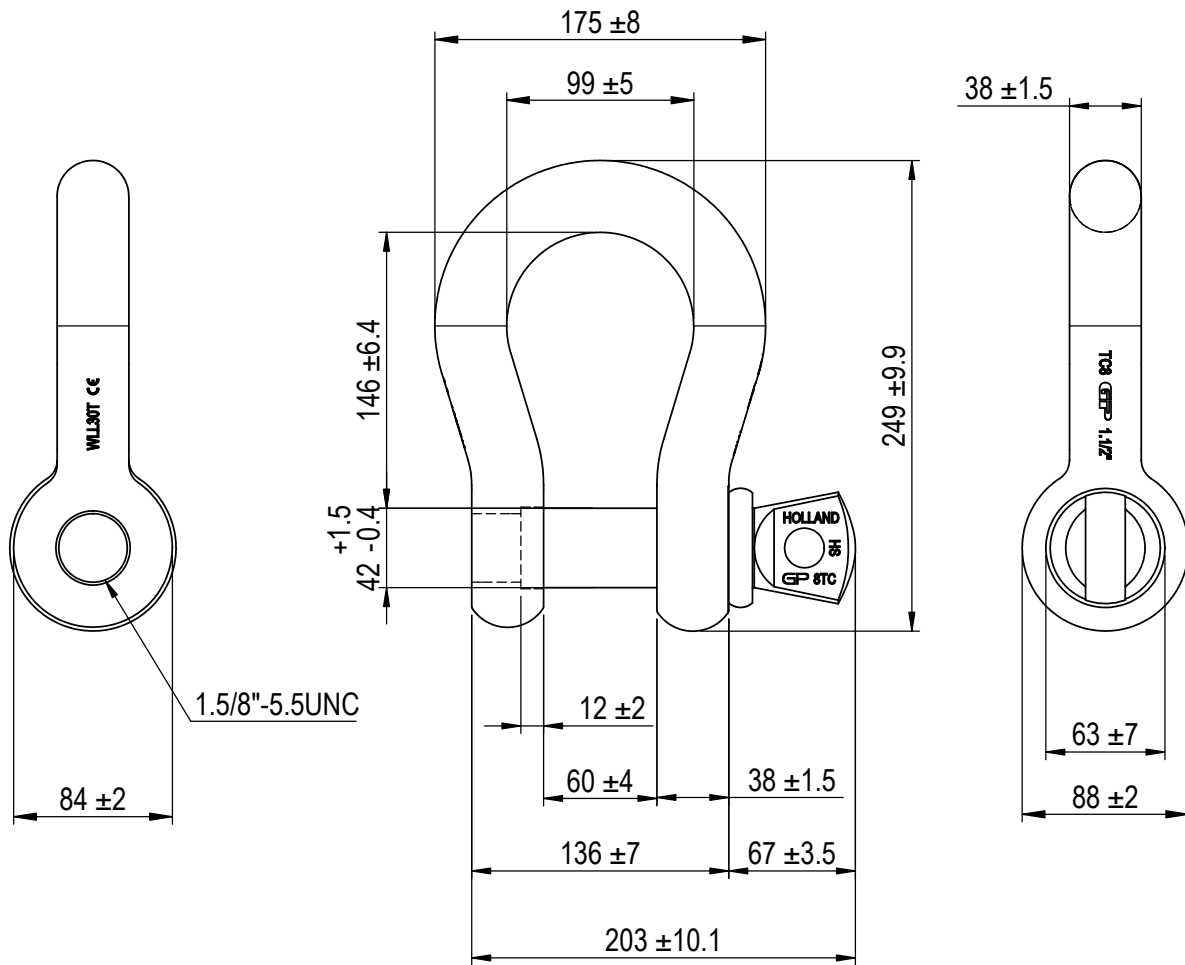

Green Pin Super® Bow Shackle SC
 Group : G-5261
 Part : SUGHBB38
 WLL : 30t

We reserve the right to make amendments on specifications in this drawing without prior notification.

Rev.	Description	Date	Drawn
A	Drawing updated	2022/4/1	DL
0	First Issue	2020/7/1	DL

P.O. Box 57, 3360 AB Sliedrecht (The Netherlands)
 Industrieweg 6, 3361 HJ Sliedrecht
 Tel. +31(0)184-413300 www.greenpin.com

Format	A4		
Scale	1:4		
Drawing number		5558	Rev.
			A

Title **Green Pin Super® Bow Shackle SC**
 Grade 8 bow shackle with screw pin