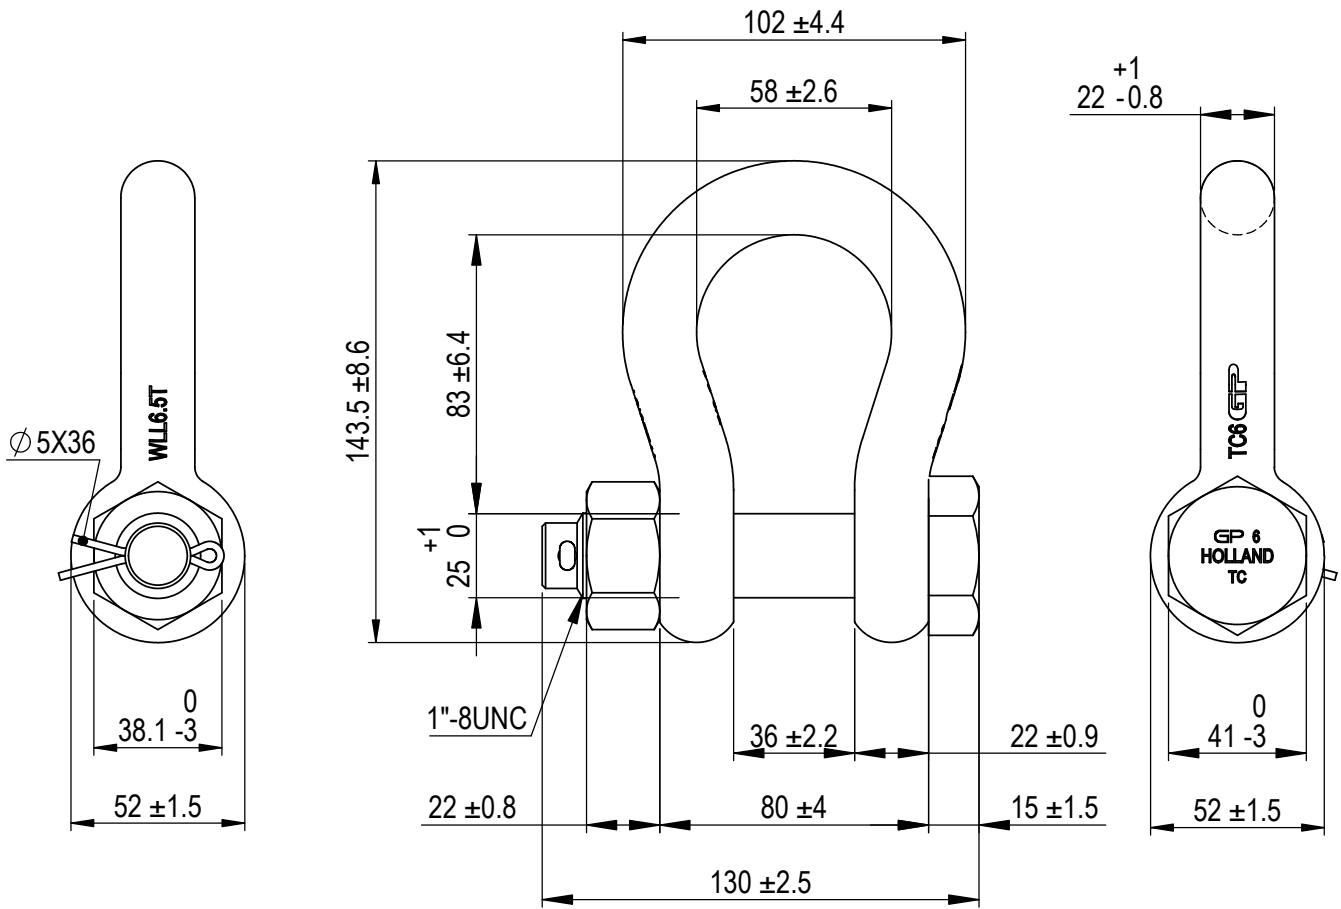

Green Pin® Bow Shackle NS9415 BN
 Group : G-4163BG
 Part : GPGHMBHDG22
 WLL : 6.5t

We reserve the right to make amendments on specifications in this drawing without prior notification.

Rev.	Description	Date	Drawn
0	First Issue	2022/7/1	DL

Green Pin®
 P.O. Box 57, 3360 AB Sliedrecht (The Netherlands)
 Industrieweg 6, 3361 HJ Sliedrecht
 Tel. +31(0)184-413300 www.greenpin.com

Format	A4		
Scale	1:2.25		
Drawing number	6923	Rev.	0

Title **Green Pin® Bow Shackle NS9415 BN**
 Standard bow shackle with safety bolt