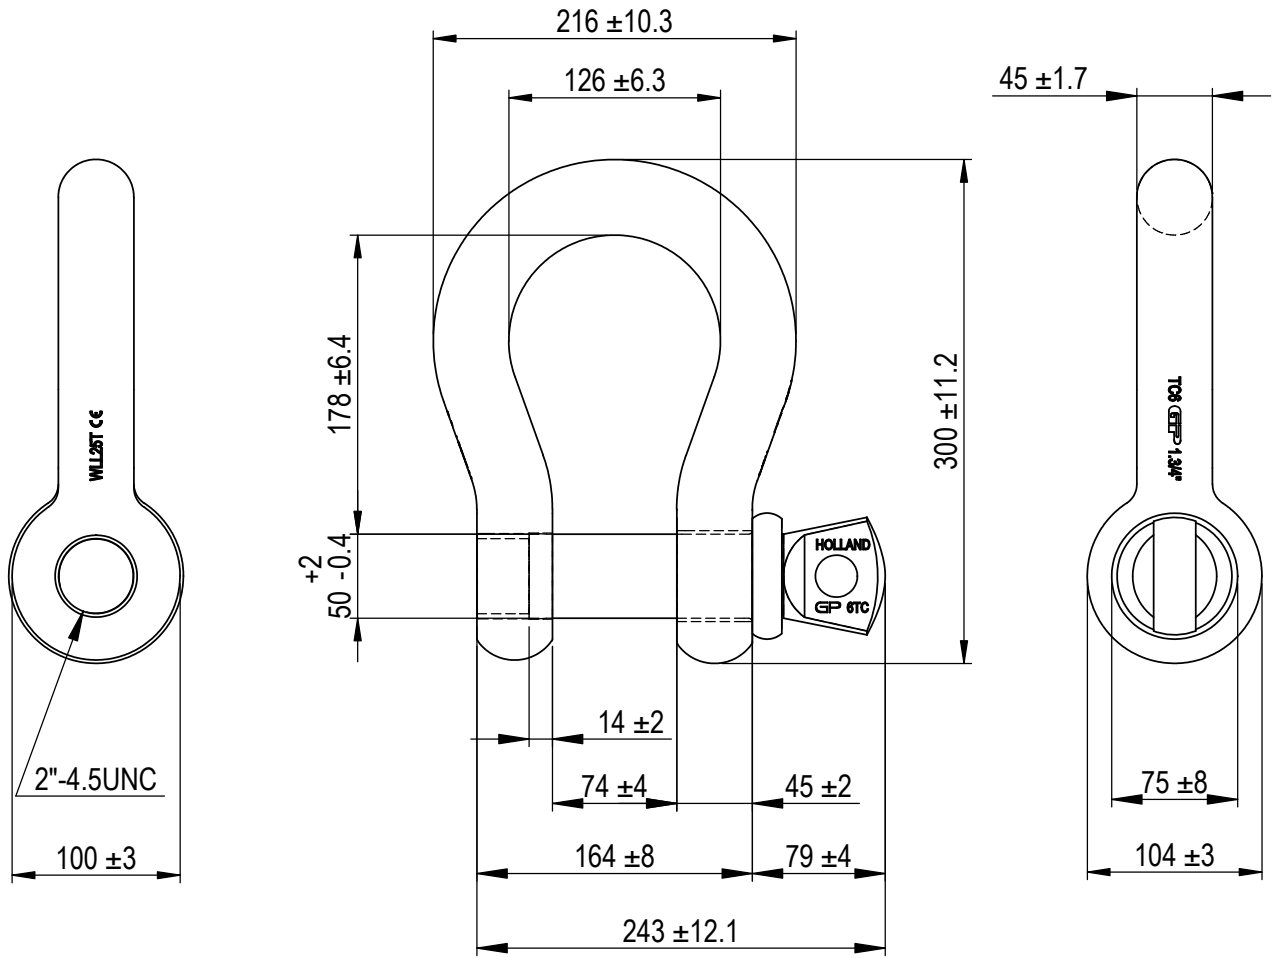

Green Pin® Bow Shackle SC
 Group : G-4161
 Part : GPGHBB45
 WLL : 25t

We reserve the right to make amendments on specifications in this drawing without prior notification.

Rev.	Description	Date	Drawn
B	Drawing updated	2022-1-1	DL
A	Chamber in eye	13-10-11	H.T.
0	First Issue	31-07-09	H.T.

P.O. Box 57, 3360 AB Sliedrecht (The Netherlands)
 Industrieweg 6, 3361 HJ Sliedrecht
 Tel. +31(0)184-413300 www.greenpin.com

Format	A4	
Scale	1:4.5	
Drawing number		Rev.
5064		B

Title **Green Pin® Bow Shackle SC**
 Standard bow shackle with screw collar pin