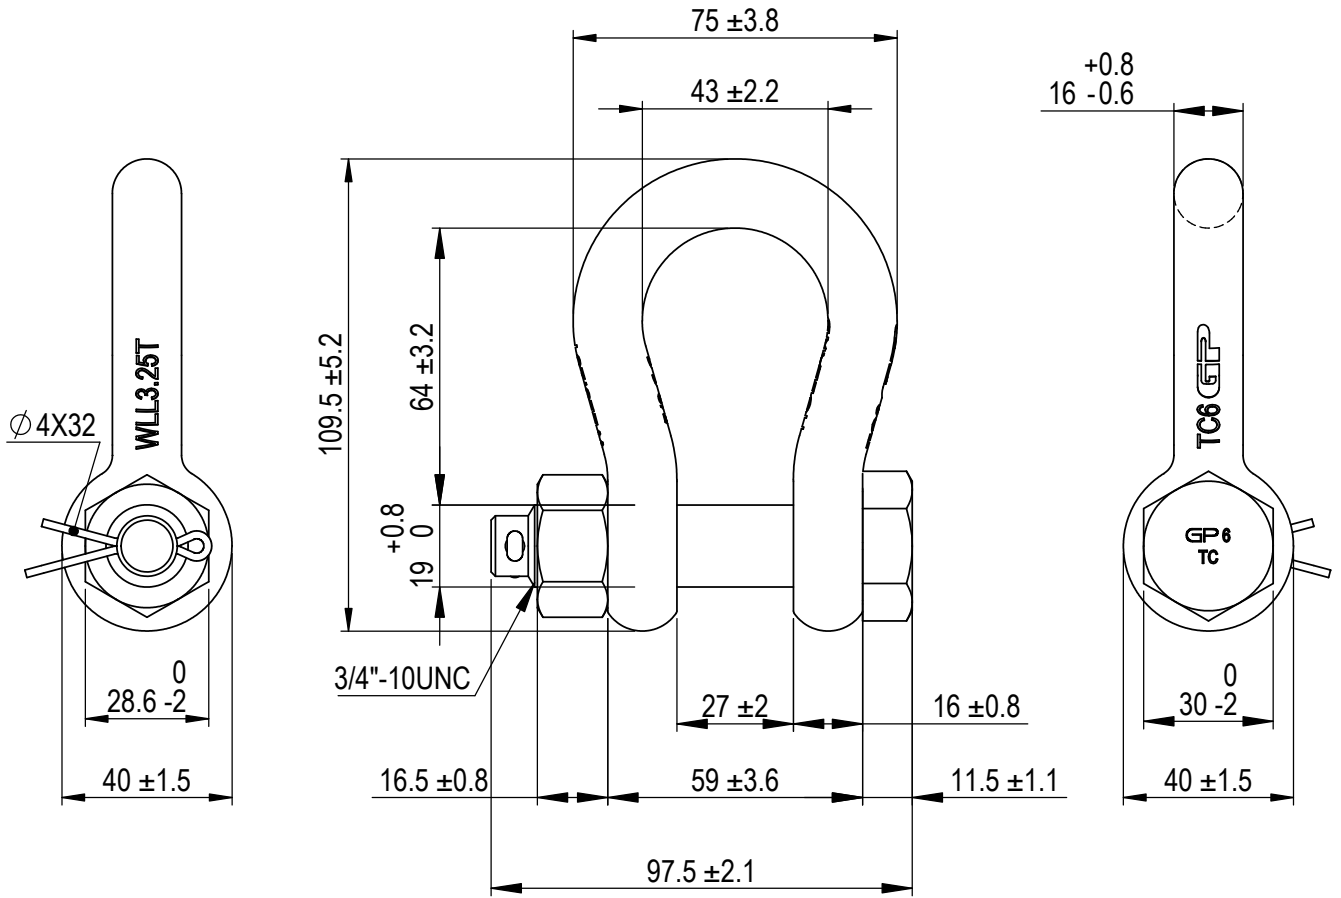

Green Pin® Bow Shackle BN  
 Group : G-4163  
 Part : GPGHMB16  
 WLL : 3.25t

We reserve the right to make amendments on specifications in this drawing without prior notification.

Rev.	Description	Date	Drawn
A	Drawing updated	2022-1-1	DL
0	First Issue	31-07-09	H.T.

**Green Pin®**  
 P.O. Box 57, 3360 AB Sliedrecht (The Netherlands)  
 Industrieweg 6, 3361 HJ Sliedrecht  
 Tel. +31(0)184-413300 www.greenpin.com

<b>Title</b> Green Pin® Bow Shackle BN Standard bow shackle with safety bolt	<b>Remark</b> G-4163 GPGHMB16	<b>Format</b> A4 <b>Scale</b> 1:1.75	 
		<b>Drawing number</b> 5005	<b>Rev.</b> A