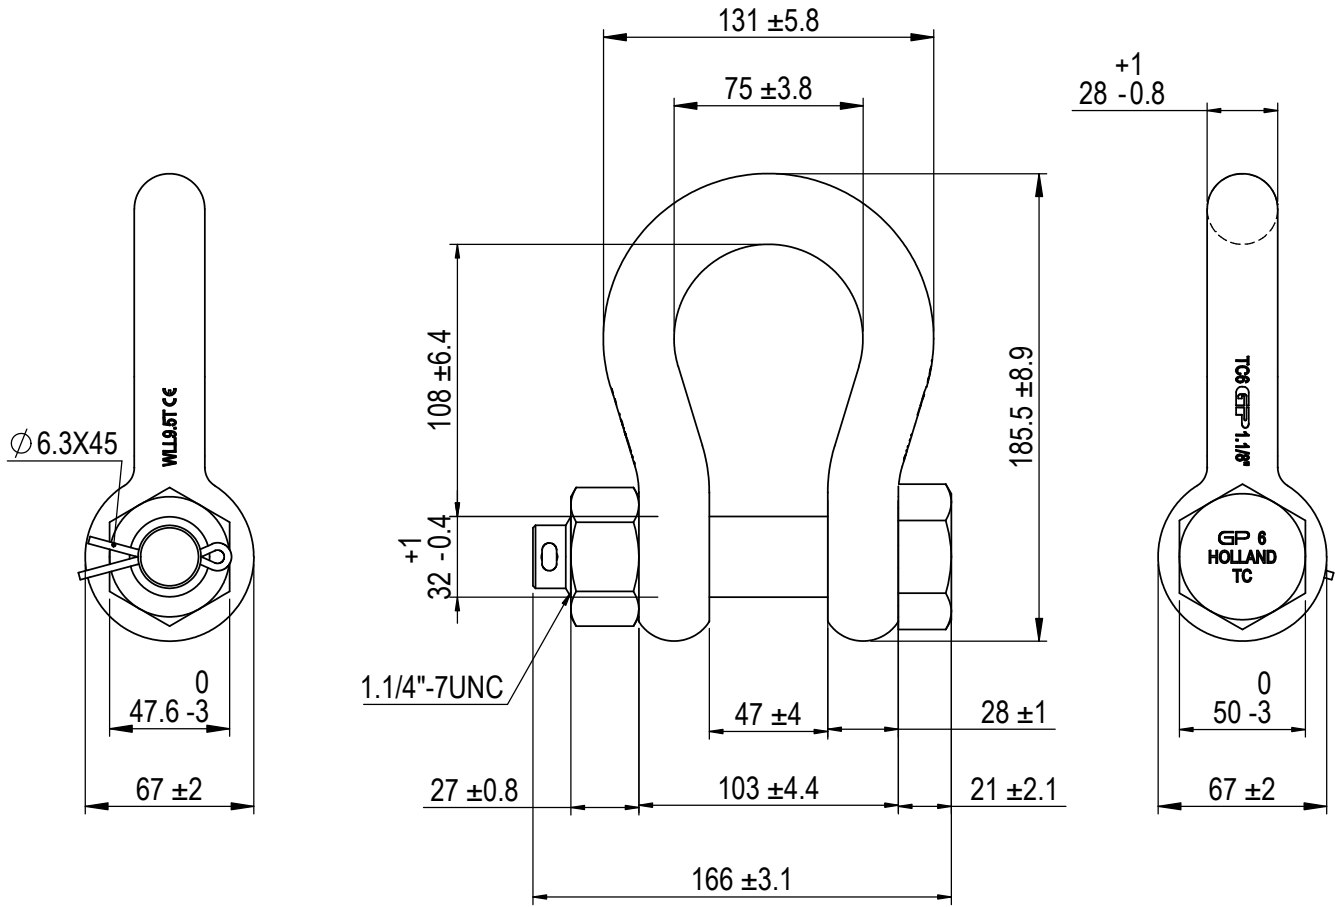

Green Pin® Bow Shackle BN  
 Group : G-4163  
 Part : GPGHMB28  
 WLL : 9.5t

We reserve the right to make amendments on specifications in this drawing without prior notification.

Rev.	Description	Date	Drawn
A	Drawing updated	2022-1-1	DL
0	First Issue	31-07-09	H.T.

**Green Pin®**  
 P.O. Box 57, 3360 AB Sliedrecht (The Netherlands)  
 Industrieweg 6, 3361 HJ Sliedrecht  
 Tel. +31(0)184-413300 www.greenpin.com

<b>Title</b> Green Pin® Bow Shackle BN Standard bow shackle with safety bolt		<b>Remark</b> G-4163 GPGHMB28		<b>Format</b> A4 <b>Scale</b> 1:3			
				<b>Drawing number</b> 5009		<b>Rev.</b> A	