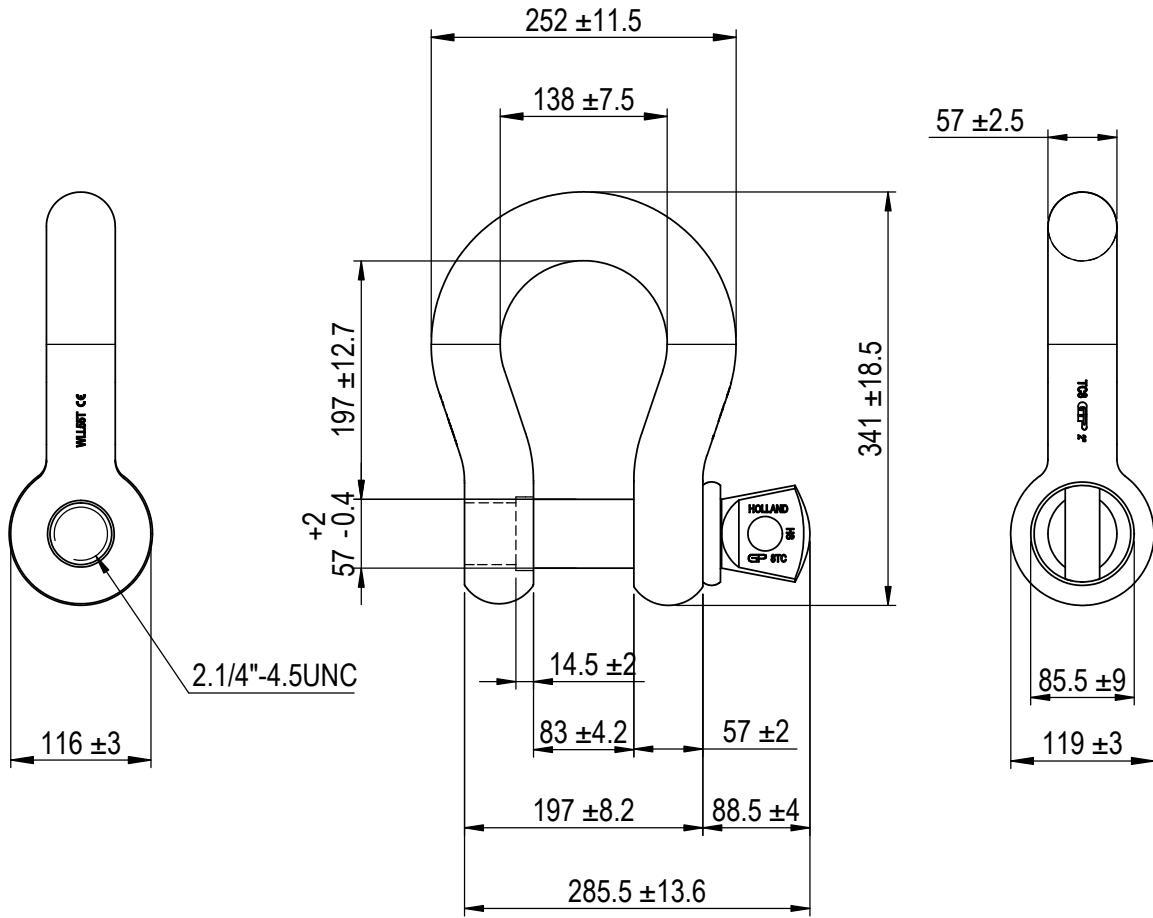

Green Pin Super® Bow Shackle SC
 Group : G-5261
 Part : SUGHBB57
 WLL : 55t

We reserve the right to make amendments on specifications in this drawing without prior notification.

Rev.	Description	Date	Drawn
A	Drawing updated	2022/4/1	DL
0	First Issue	2020/7/1	DL

P.O. Box 57, 3360 AB Sliedrecht (The Netherlands)
 Industrieweg 6, 3361 HJ Sliedrecht
 Tel. +31(0)184-413300 www.greenpin.com

Format	A4		
Scale	1:6.25		
Drawing number		Rev.	
5560		A	

Title **Green Pin Super® Bow Shackle SC**
 Grade 8 bow shackle with screw pin