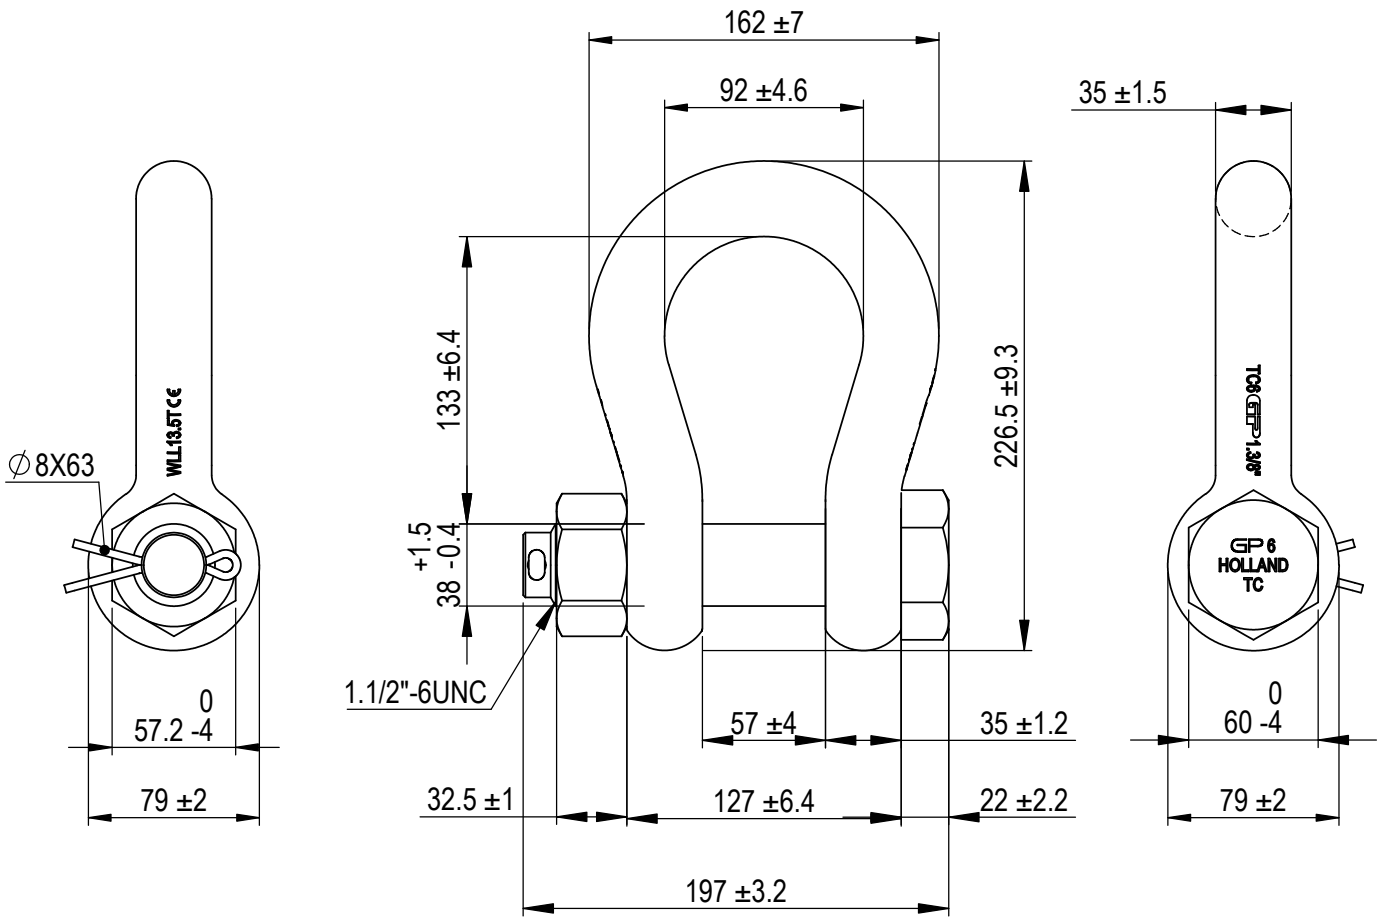

Green Pin® Bow Shackle NS9415 BN  
 Group : G-4163BG  
 Part : GPGHMBHDG35  
 WLL : 13.5t

We reserve the right to make amendments on specifications in this drawing without prior notification.

Rev.	Description	Date	Drawn
0	First Issue	2022/7/1	DL

P.O. Box 57, 3360 AB Sliedrecht (The Netherlands)  
 Industrieweg 6, 3361 HJ Sliedrecht  
 Tel. +31(0)184-413300 www.greenpin.com

Format	A4		
Scale	1:3.5		
Drawing number	6927	Rev.	0

Title **Green Pin® Bow Shackle NS9415 BN**  
 Standard bow shackle with safety bolt