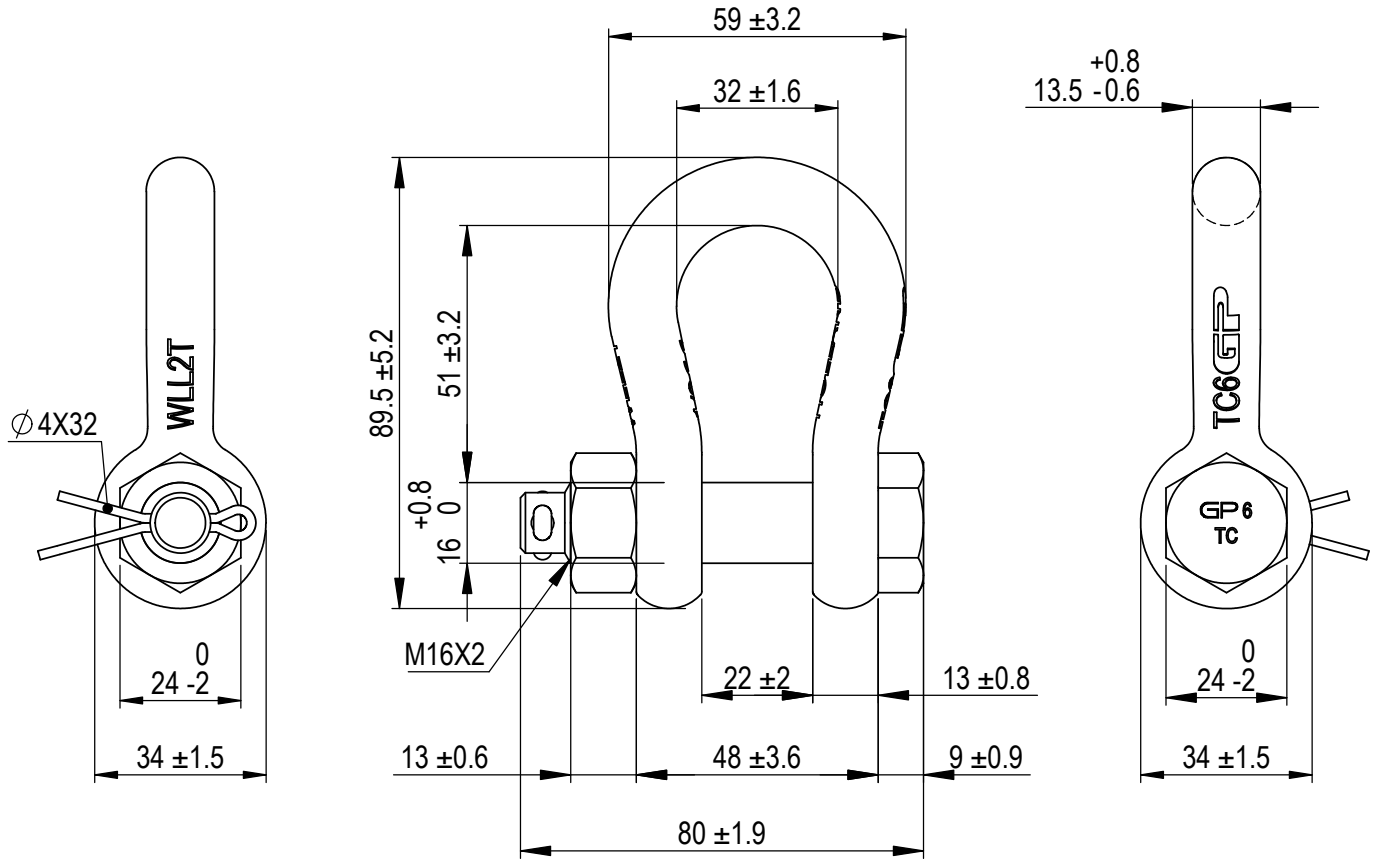

Green Pin® Bow Shackle BN
 Group : G-4163
 Part : GPGHMB13
 WLL : 2t

We reserve the right to make amendments on specifications in this drawing without prior notification.

Rev.	Description	Date	Drawn
A	Drawing updated	2022-1-1	DL
0	First Issue	31-07-09	H.T.

P.O. Box 57, 3360 AB Sliedrecht (The Netherlands)
 Industrieweg 6, 3361 HJ Sliedrecht
 Tel. +31(0)184-413300 www.greenpin.com

Format	A4		
Scale	1:1.5		
Drawing number			
5004			
Rev.		A	

Title	Green Pin® Bow Shackle BN Standard bow shackle with safety bolt	Remark	G-4163 GPGHMB13
-------	--	--------	--------------------