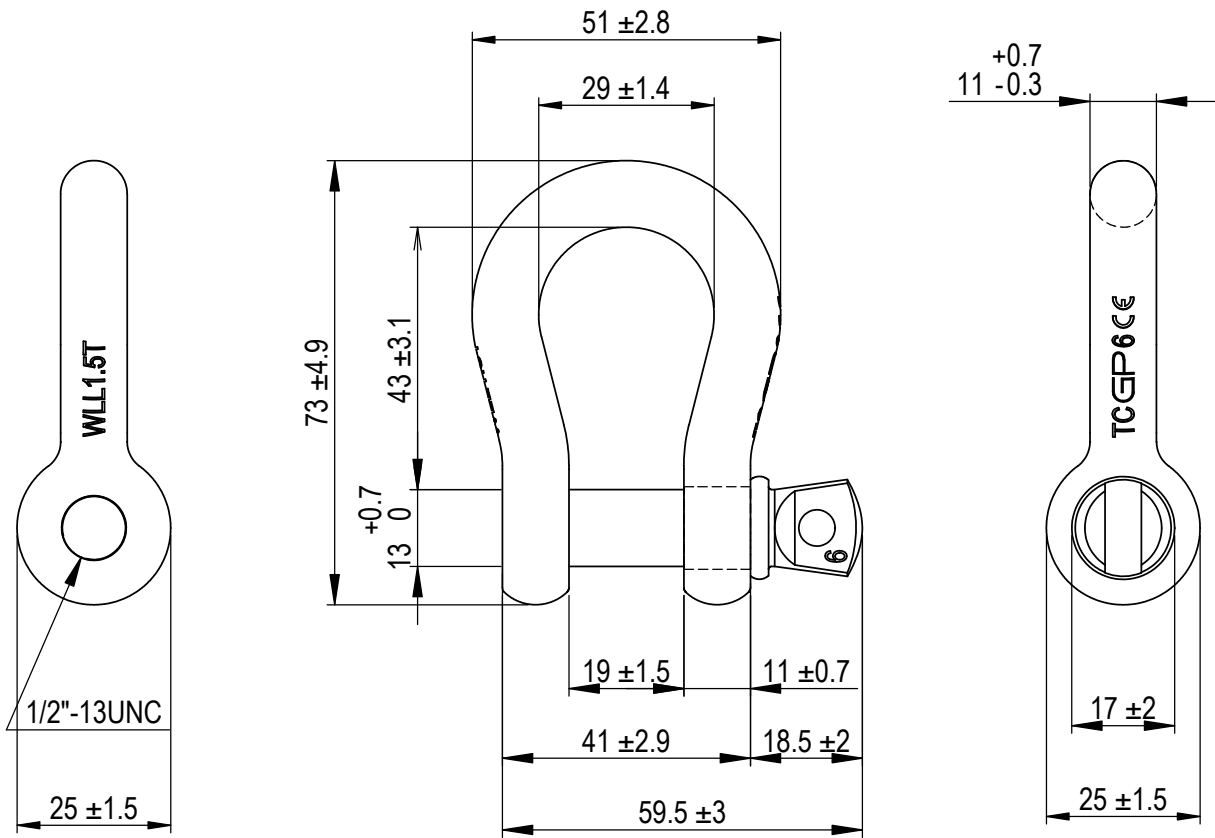

Green Pin® Bow Shackle SC
 Group : G-4161
 Part : GPGHBB11
 WLL : 1.5t

We reserve the right to make amendments on specifications in this drawing without prior notification.

Rev.	Description	Date	Drawn
A	Darwing updated	2022-1-1	DL
0	First Issue	31-07-09	H.T.

P.O. Box 57, 3360 AB Sliedrecht (The Netherlands)
 Industrieweg 6, 3361 HJ Sliedrecht
 Tel. +31(0)184-413300 www.greenpin.com

Format	A4		
Scale	1:1.25		
Drawing number			
5054			
Rev.		A	

Title **Green Pin® Bow Shackle SC**
 Standard bow shackle with screw collar pin