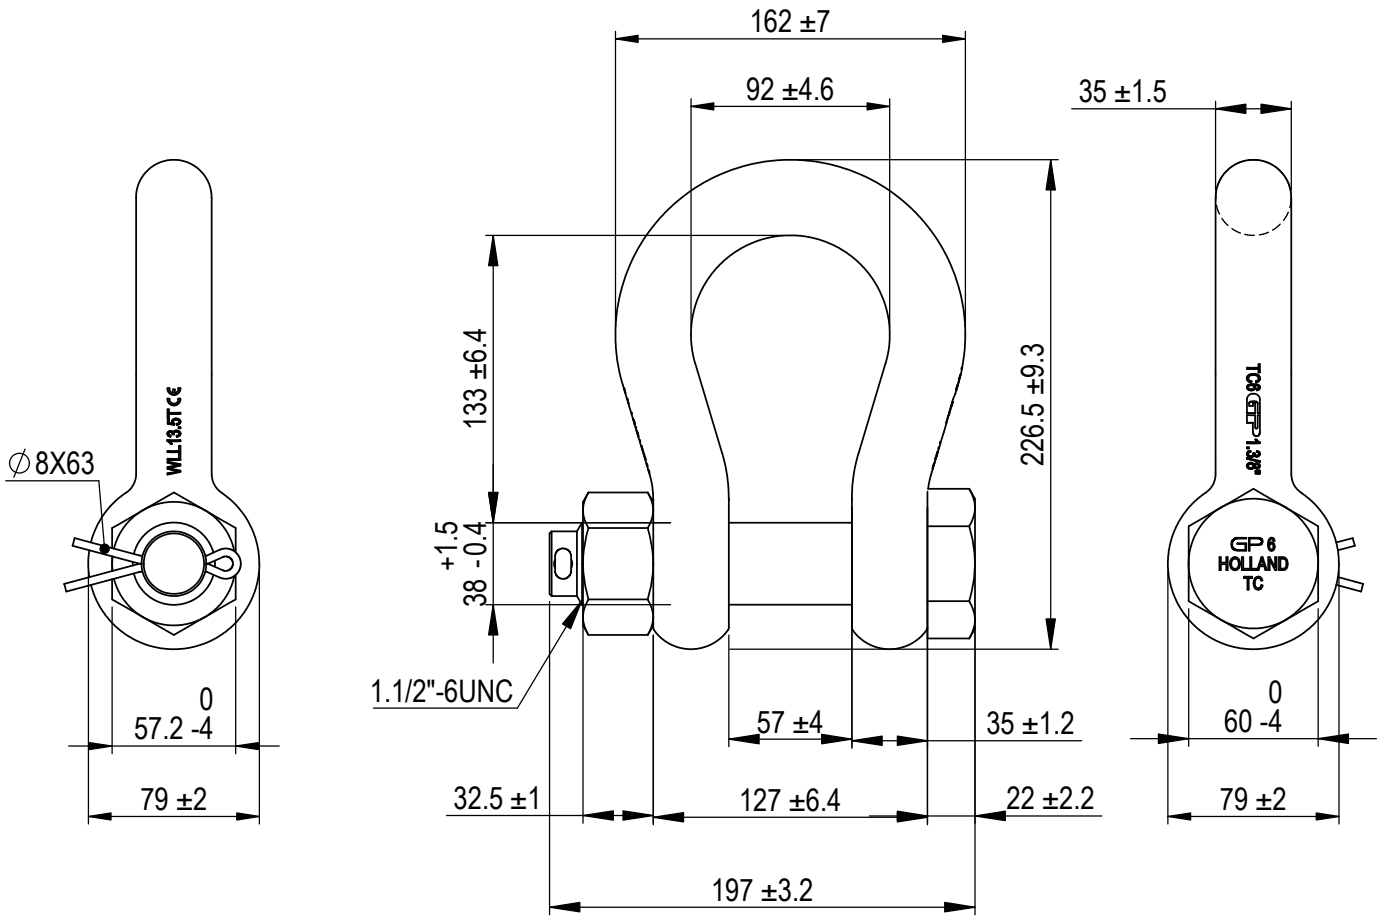

Green Pin® Bow Shackle BN
 Group : G-4163
 Part : GPGHMB35
 WLL : 13.5t

We reserve the right to make amendments on specifications in this drawing without prior notification.

Rev.	Description	Date	Drawn
A	Drawing updated	2022-1-1	DL
0	First Issue	31-07-09	H.T.

Green Pin®
 P.O. Box 57, 3360 AB Sliedrecht (The Netherlands)
 Industrieweg 6, 3361 HJ Sliedrecht
 Tel. +31(0)184-413300 www.greenpin.com

Title Green Pin® Bow Shackle BN Standard bow shackle with safety bolt		Remark G-4163 GPGHMB35		Format A4	 	
				Scale 1:3.5		Drawing number 5011